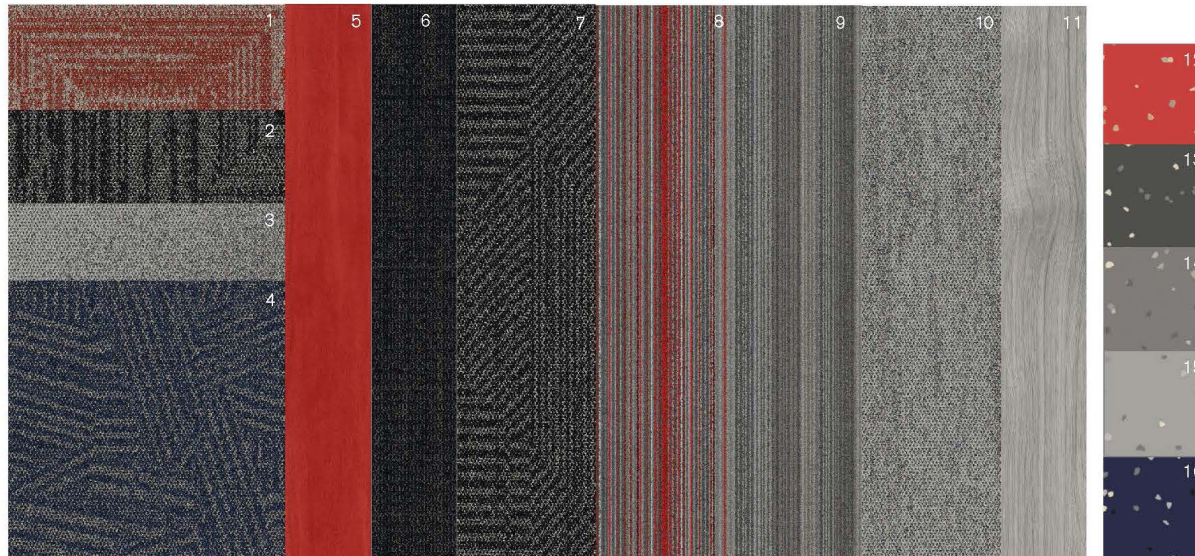

LAUNCH MOMENT ONE - EDUCATION

Product Launch Palette - Bold Red & Blue

PANTONE COLOR ACCENTS: 180 C, Black C, Cool Grey 11 C, 420 C, 4147 C

1) Open Air 403 Accent 107126 Rust **12**
2) Open Air 403 106727 Black **12**
3) Open Air 416 107781 Mist
4) Open Air 412 107754 Navy
5) Studio Set A00710 Poppy
6) Open Air 401 107685 Ebony
7) Open Air 407 106939 Black
8) Aglow 107252 Nickel Poppy
9) Translucent 107228 Nickel
10) Open Air 402 107690 Mist
11) Northern Grain A02608 Grey Wash
12) noraplan convia 7374 Luminous Red
13) noraplan convia 7353 Basalt
14) noraplan convia 7352 Lava Rock
15) noraplan convia 7351 Pearl Grey
16) noraplan convia 7377 Grecian Blue

● Carpet ● LVT ● nora® Rubber