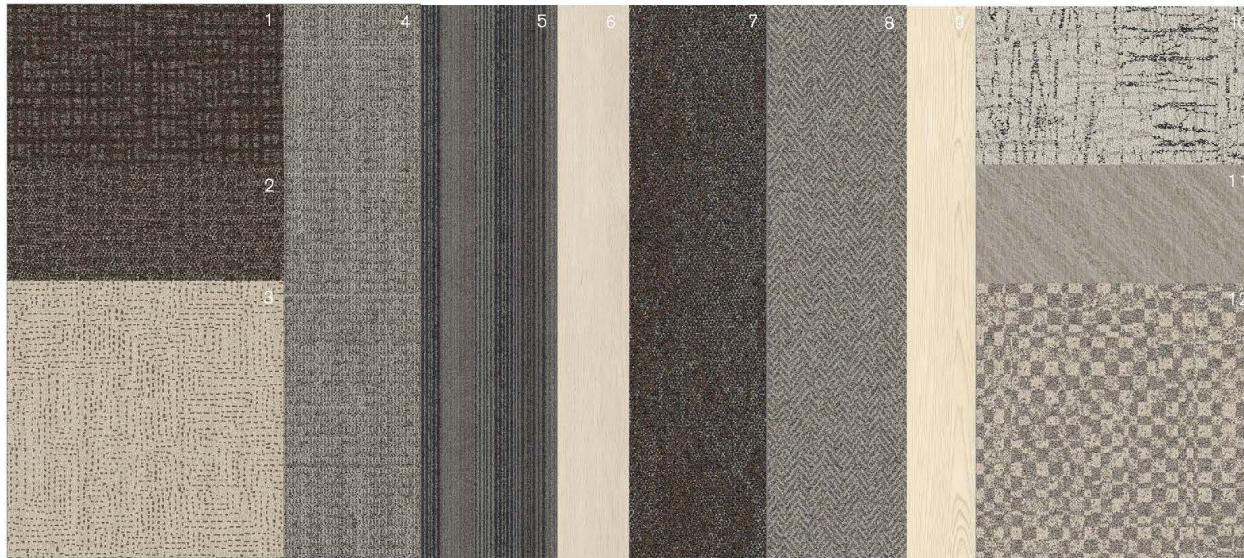

LAUNCH MOMENT ONE - THIRD SPACE

Product Launch Palette - Dark Oak

PANTONE COLOR ACCENTS: 2479 C, 404 C, Warm Gray 3 C, 4271 C, 2333 C

1) Third Space 304 107898 Brown
2) Open Air 415 107778 Brown
3) FLOR Hemline 108042 Pearl/Topaz
4) Open Air 401 107686 Oat
5) Translucent 107229 Titanium
6) Northern Grain A02605 Nordic Wash
7) Mesa 107518 Umber **12**
8) Third Space 308 108008 Stone
9) Northern Grain A02603 Bare Oak
10) FLOR Turkish Smoke 104630 Pigeon
11) Ridge A02304 Agate
12) Third Space 312 107980 Shell

● Carpet ● LVT