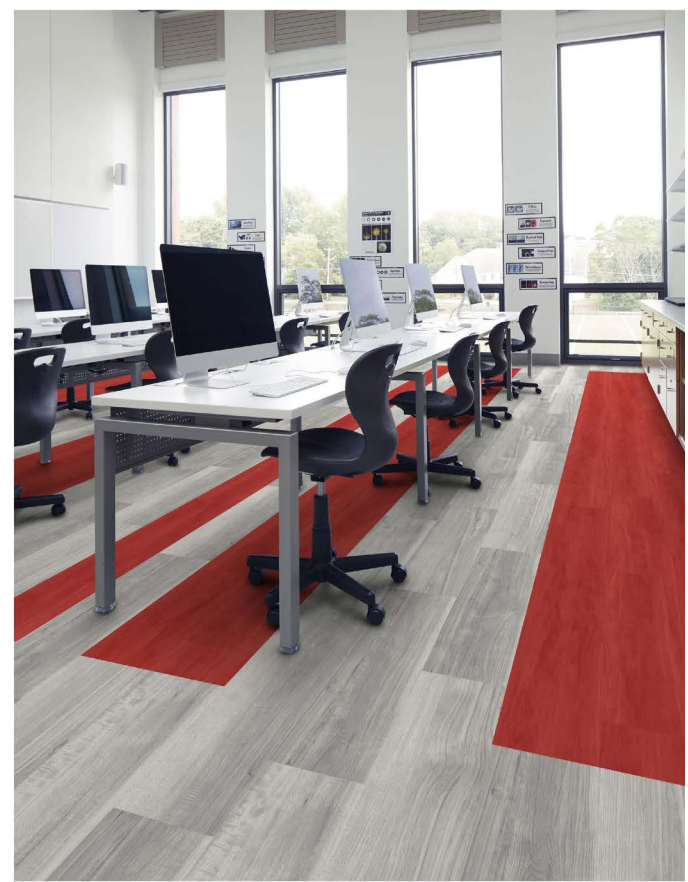

INSTALLED ASHLAR

Interface

LVT PRODUCT NORTHERN GRAIN
COLOR A0608 GREY WASH
SIZE 25cm x 1m
INSTALLED ASHLAR

LVT PRODUCT STUDIO SET
COLOR A00710 POPPY
SIZE 25cm x 1m
INSTALLED ASHLAR

LAUNCH MOMENT ONE - HEALTHCARE