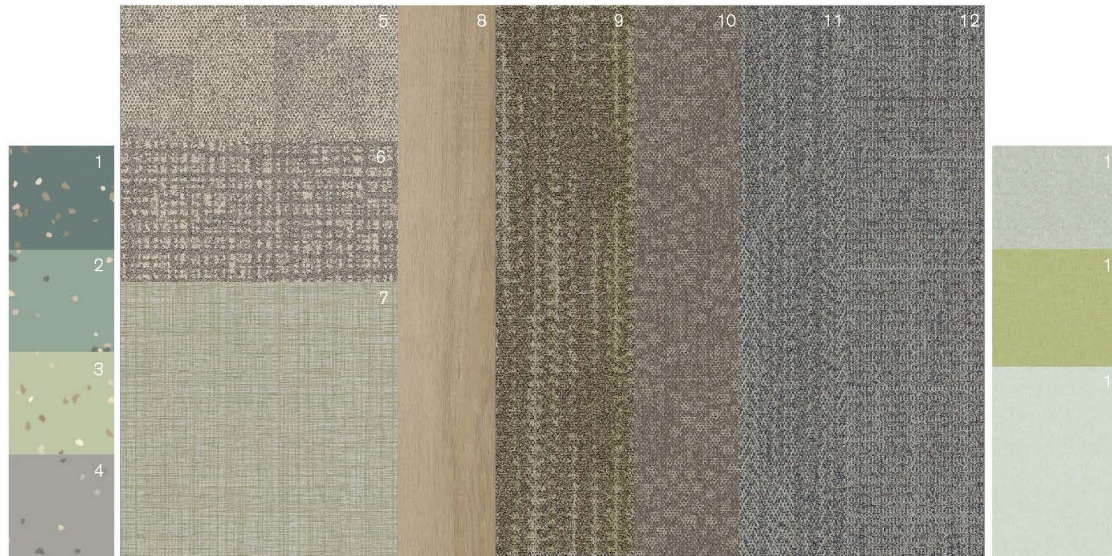

LAUNCH MOMENT ONE - HEALTHCARE

Product Launch Palette - Soft Green

PANTONE COLOR ACCENTS: 4187 C, 5773 C, 2333 C, 4241 C, 422 C

1) noraplan convia 7366 Patina Green
2) noraplan convia 7365 Dusty Mint
3) noraplan convia 7364 Pale Green
4) noraplan convia 7351 Pearl Grey
5) Open Air 404 107709 Shell **12**
6) Third Space 304 107899 Shell
7) Native Fabric A00802 Seagrass
8) Northern Grain A02606 Antique Wash
9) Cactus Grooves 107417 Yucca
10) Prickly As A Pear 107423 Yucca
11) Open Air 408 107725 Mist
12) Open Air 401 107683 Mist
13) Bloom With A View A09005 Aloe Vera
14) Meshed A03008 Celery
15) Spike-tactular A10005 Aloe Vera