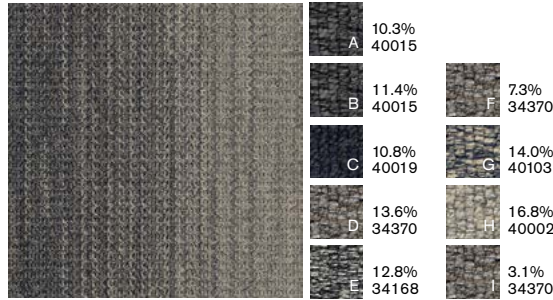

108055 Clay

A	26.1%	40012
B	19.1%	39801
C	20.9%	39801
D	33.8%	40006

108056 Amber

A	26.1%	35936
B	19.1%	40025
C	20.9%	40025
D	33.8%	40146

108057 Blue Sage

A	26.1%	34533
B	19.1%	39860
C	20.9%	39860
D	33.8%	40213

108058 Pine

A	26.1%	40042
B	19.1%	40206
C	20.9%	40206
D	33.8%	40208

108059 Caribbean

A	26.1%	34420
B	19.1%	34651
C	20.9%	34651
D	33.8%	34649

108060 Slate

A	26.1%	40018
B	19.1%	34155
C	20.9%	34155
D	33.8%	34420

108061 Navy

107659 Linen/Greige

107660 Greige/Volcanic

107661 Volcanic/Onyx

107662 Onyx/Umber

107663 Umber/Ash

107664 Ash/Greige

107665 Linen/Blue Sage