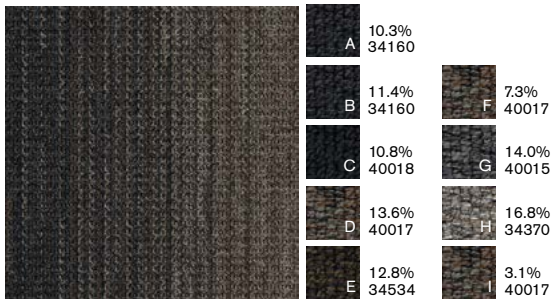

108058 Pine

A	26.1%	40042
B	19.1%	40206
C	20.9%	40206
D	33.8%	40208

108059 Caribbean

A	26.1%	34420
B	19.1%	34651
C	20.9%	34651
D	33.8%	34649

108060 Slate

A	26.1%	40018
B	19.1%	34155
C	20.9%	34155
D	33.8%	34420

108061 Navy

107659 Linen/Greige

107660 Greige/Volcanic

107661 Volcanic/Onyx

107662 Onyx/Umber

107663 Umber/Ash

107664 Ash/Greige

107665 Linen/Blue Sage

107666 Linen/Amber

107667 Greige/Clay

107668 Greige/Caribbean

107669 Volcanic/Navy

107670 Volcanic/Wild Currant

107671 Onyx/Slate

107672 Onyx/Pine

107673 Umber/Caribbean