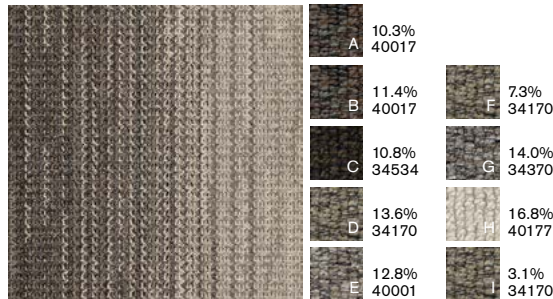

108058 Pine

A	26.1%	40042
B	19.1%	40206
C	20.9%	40206
D	33.8%	40208

108059 Caribbean

A	26.1%	34420
B	19.1%	34651
C	20.9%	34651
D	33.8%	34649

108060 Slate

A	26.1%	40018
B	19.1%	34155
C	20.9%	34155
D	33.8%	34420

108061 Navy

107659 Linen/Greige

107660 Greige/Volcanic

107661 Volcanic/Onyx

107662 Onyx/Umber

107663 Umber/Ash

107664 Ash/Greige

107665 Linen/Blue Sage

107666 Linen/Amber

107667 Greige/Clay

107668 Greige/Caribbean

107669 Volcanic/Navy

107670 Volcanic/Wild Currant

107671 Onyx/Slate

107672 Onyx/Pine

107673 Umber/Caribbean