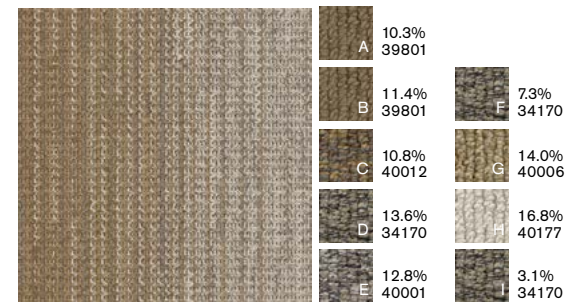

108058 Pine

A	26.1%	40042
B	19.1%	40206
C	20.9%	40206
D	33.8%	40208

108059 Caribbean

A	26.1%	34420
B	19.1%	34651
C	20.9%	34651
D	33.8%	34649

108060 Slate

A	26.1%	40018
B	19.1%	34155
C	20.9%	34155
D	33.8%	34420

108061 Navy

107659 Linen/Greige

107660 Greige/Volcanic

107661 Volcanic/Onyx

107662 Onyx/Umber

107663 Umber/Ash

107664 Ash/Greige

107665 Linen/Blue Sage

107666 Linen/Amber

107667 Greige/Clay

107668 Greige/Caribbean

107669 Volcanic/Navy

107670 Volcanic/Wild Currant

107671 Onyx/Slate

107672 Onyx/Pine

107673 Umber/Caribbean

107674 Umber/Navy

107675 Ash/Slate

107676 Ash/Amber