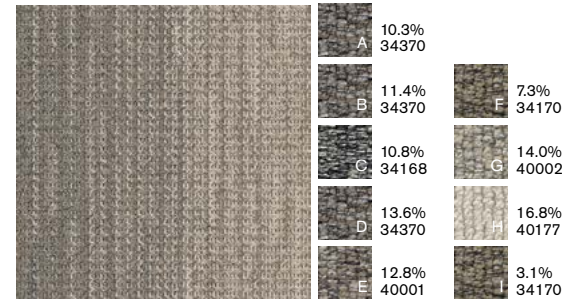

108058 Pine

A	26.1%	40042
B	19.1%	40206
C	20.9%	40206
D	33.8%	40208

108059 Caribbean

A	26.1%	34420
B	19.1%	34651
C	20.9%	34651
D	33.8%	34649

108060 Slate

A	26.1%	40018
B	19.1%	34155
C	20.9%	34155
D	33.8%	34420

108061 Navy

107659 Linen/Greige

107660 Greige/Volcanic

107661 Volcanic/Onyx

107662 Onyx/Umber

107663 Umber/Ash

107664 Ash/Greige

107665 Linen/Blue Sage

107666 Linen/Amber

107667 Greige/Clay

107668 Greige/Caribbean

107669 Volcanic/Navy

107670 Volcanic/Wild Currant

107671 Onyx/Slate

107672 Onyx/Pine

107673 Umber/Caribbean