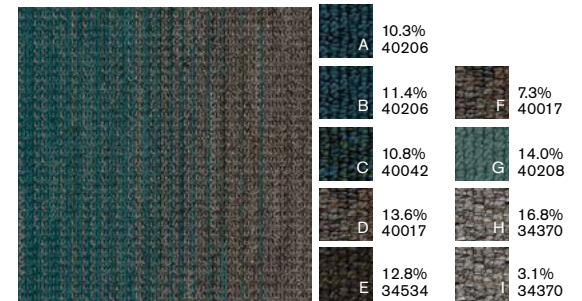

108058 Pine

A	26.1%	40042
B	19.1%	40206
C	20.9%	40206
D	33.8%	40208

108059 Caribbean

A	26.1%	34420
B	19.1%	34651
C	20.9%	34651
D	33.8%	34649

108060 Slate

A	26.1%	40018
B	19.1%	34155
C	20.9%	34155
D	33.8%	34420

108061 Navy

107659 Linen/Greige

107660 Greige/Volcanic

107661 Volcanic/Onyx

107662 Onyx/Umber

107663 Umber/Ash

107664 Ash/Greige

107665 Linen/Blue Sage

107666 Linen/Amber

107667 Greige/Clay

107668 Greige/Caribbean

107669 Volcanic/Navy

107670 Volcanic/Wild Currant

107671 Onyx/Slate

107672 Onyx/Pine

107673 Umber/Caribbean

107674 Umber/Navy

107675 Ash/Slate

107676 Ash/Amber