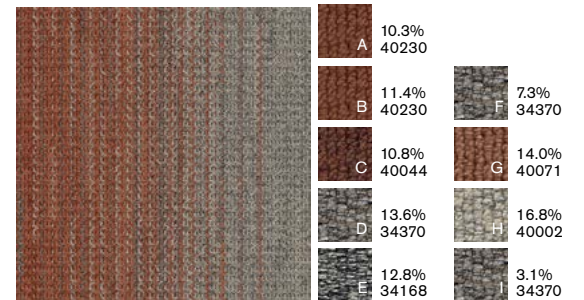

108055 Clay

A	26.1%	40012
B	19.1%	39801
C	20.9%	39801
D	33.8%	40006

108056 Amber

A	26.1%	35936
B	19.1%	40025
C	20.9%	40025
D	33.8%	40146

108057 Blue Sage

A	26.1%	34533
B	19.1%	39860
C	20.9%	39860
D	33.8%	40213

108058 Pine

A	26.1%	40042
B	19.1%	40206
C	20.9%	40206
D	33.8%	40208

108059 Caribbean

A	26.1%	34420
B	19.1%	34651
C	20.9%	34651
D	33.8%	34649

108060 Slate

A	26.1%	40018
B	19.1%	34155
C	20.9%	34155
D	33.8%	34420

108061 Navy

107659 Linen/Greige

107660 Greige/Volcanic

107661 Volcanic/Onyx

107662 Onyx/Umber

107663 Umber/Ash

107664 Ash/Greige

107665 Linen/Blue Sage

107666 Linen/Amber

107667 Greige/Clay

107668 Greige/Caribbean

107669 Volcanic/Navy

107670 Volcanic/Wild Currant

107671 Onyx/Slate

107672 Onyx/Pine

107673 Umber/Caribbean