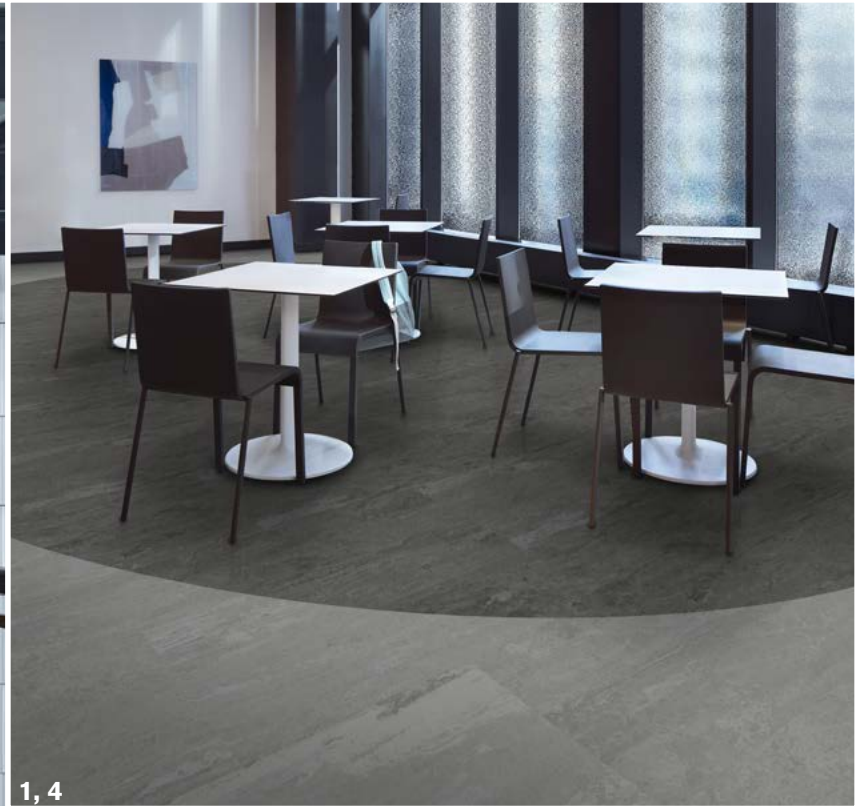

1, 4

1. **nora Rubber** norament arago 5179 Tranquil
4. **nora Rubber** norament arago 5175 Unity
5. **Carpet Tile** Winter Sun 105314 Noon Sun

- 6a. **LVT** Silk Age A02905 Ebony Black Rose
7. **LVT** Shantung A02704 Orchid
8. **LVT** Silk Age A02903 Silver Orchid

10. **Carpet Tile** Peas In A Pod 107596 Duotone
11. **Carpet Tile** Heart Strings 107386 Sonnet
12. **LVT** Dither Silk A02803 Silver Orchid