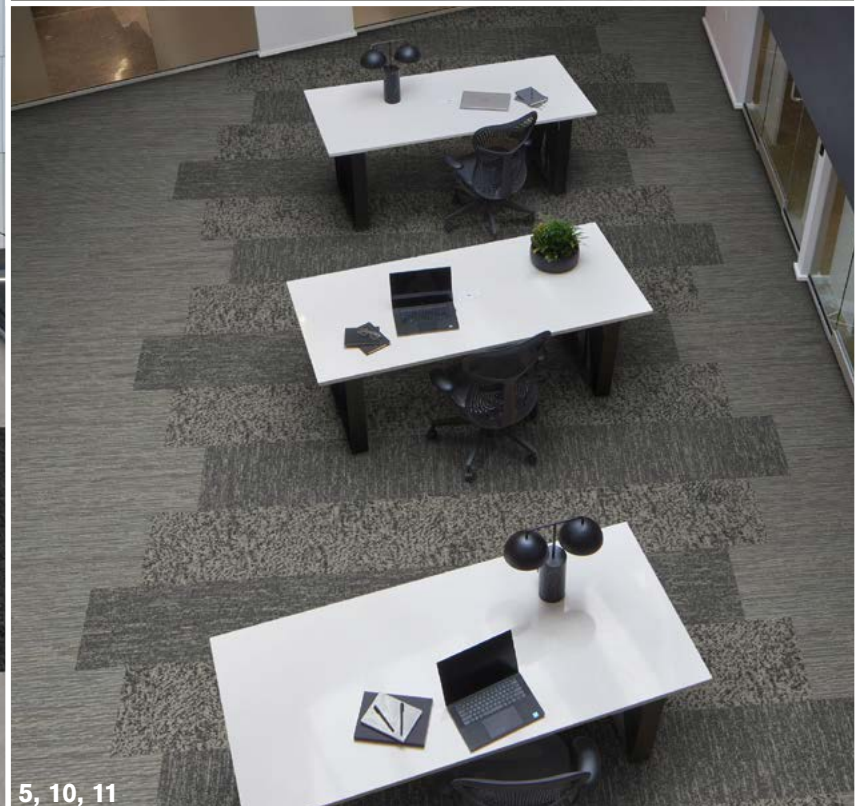

5, 10, 11

1. **nora Rubber** norament arago 5179 Tranquil
4. **nora Rubber** norament arago 5175 Unity
5. **Carpet Tile** Winter Sun 105314 Noon Sun

- 6a. **LVT** Silk Age A02905 Ebony Black Rose
7. **LVT** Shantung A02704 Orchid
8. **LVT** Silk Age A02903 Silver Orchid

10. **Carpet Tile** Peas In A Pod 107596 Duotone
11. **Carpet Tile** Heart Strings 107386 Sonnet
12. **LVT** Dither Silk A02803 Silver Orchid