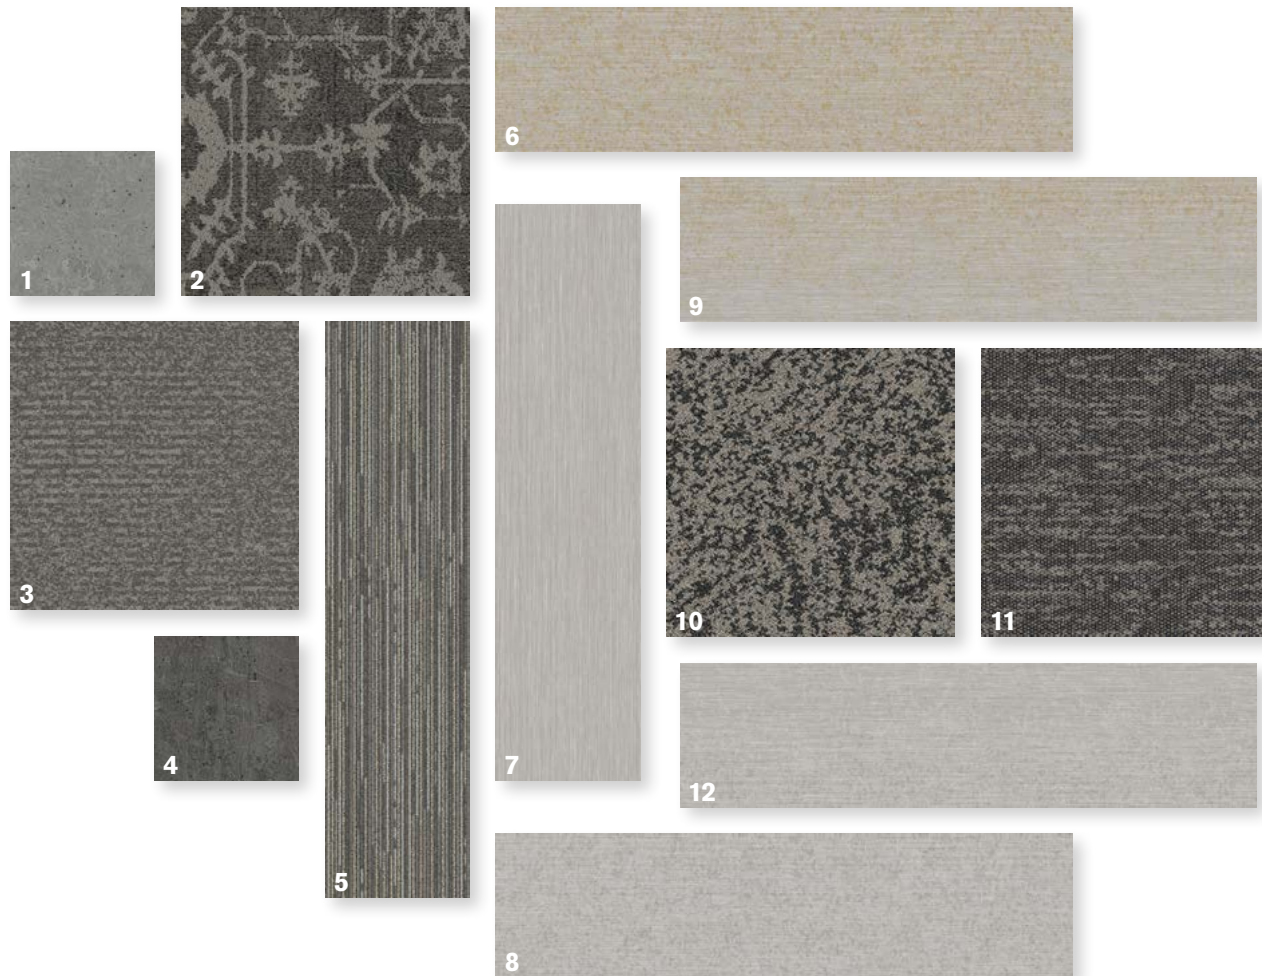

FOLIO

Interface[®]

Silk Complex Collection

FOLIO: Interface Design Studio has created a group of supplementary assets that show our newest products in a variety of spaces. The design ideas demonstrate practical to aspirational application across spaces – all driven by curated launch palettes. Also included is a color placement guide, which shows the position and percentage of hues of each carpet tile colorway and serves as a quick visual reference when customizing color.

Silk Complex Collection

1. **nora Rubber** norament arago 5179 Tranquil
2. **FLOR** Mined And Yours in Grey/Silver
3. **Carpet Tile** Shed 106856 Granite
4. **nora Rubber** norament arago 5175 Unity

5. **Carpet Tile** Winter Sun 105314 Noon Sun
6. **LVT** Silk Age A02904 Golden Orchid
7. **LVT** Shantung A02704 Orchid
8. **LVT** Silk Age A02903 Silver Orchid

5, 10, 11

- 1. **nora Rubber** norament arago 5179 Tranquil
- 4. **nora Rubber** norament arago 5175 Unity
- 5. **Carpet Tile** Winter Sun 105314 Noon Sun

- 6a. **LVT** Silk Age A02905 Ebony Black Rose
- 7. **LVT** Shantung A02704 Orchid
- 8. **LVT** Silk Age A02903 Silver Orchid

- 10. **Carpet Tile** Peas In A Pod 107596 Duotone
- 11. **Carpet Tile** Heart Strings 107386 Sonnet
- 12. **LVT** Dither Silk A02803 Silver Orchid

6, 7, 8, 9, 12

3, 8, 10

2, 8

- 2. **FLOR** Mined And Yours in Grey/Silver
- 3. **Carpet Tile** Shed 106856 Granite
- 6. **LVT Silk Age** A02904 Golden Orchid