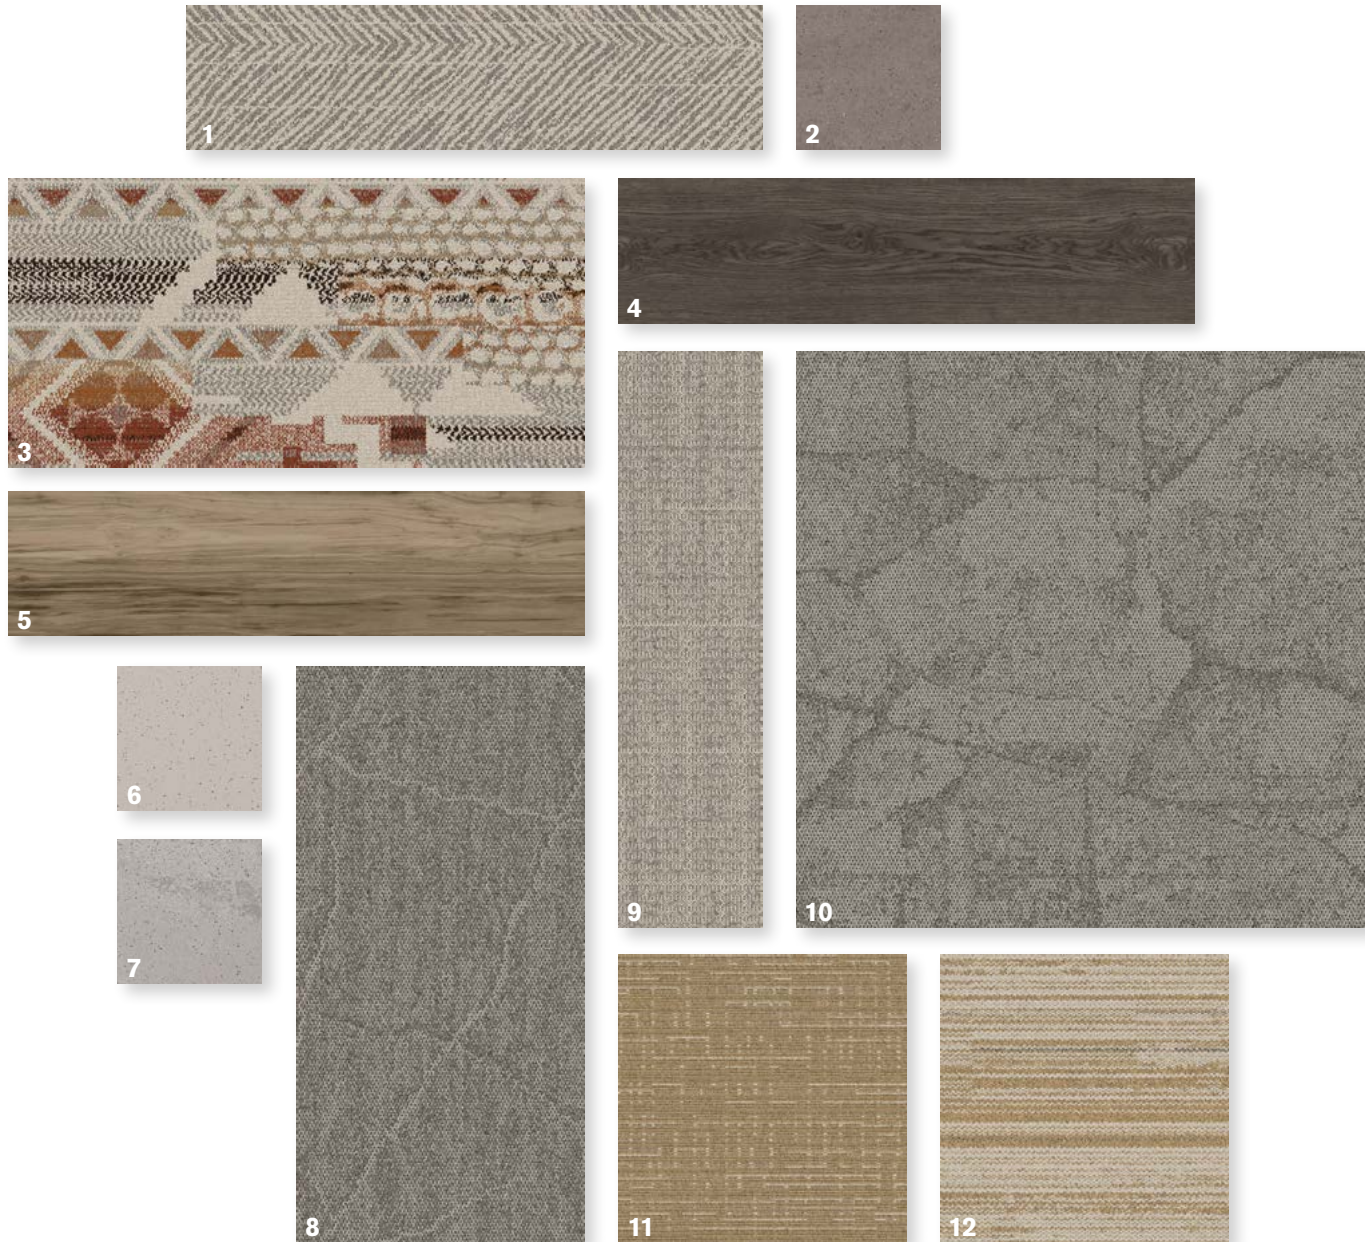

FOLIO

Interface®

Lost Palms Collection

FOLIO: Interface Design Studio has created a group of supplementary assets that show our newest products in a variety of spaces. The design ideas demonstrate practical to aspirational application across spaces – all driven by curated launch palettes. Also included is a color placement guide, which shows the position and percentage of hues of each carpet tile colorway and serves as a quick visual reference when customizing color.

- 10. **Carpet Tile** Cap Rock 108129 Oat
- 11. **Carpet Tile** Night Flight 105696 Wheat Field

4, 8

2. **nora Rubber** norament castello 5352 Citadel
4. **LVT Natural Woodgrains** A00205 Storm

2, 7

8, 10

108118 Mist

108119 Shell

108120 Brown

108121 Oat

108134 Ebony

108135 Flannel

108136 Charcoal

108137 Natural

106439 Tawny

	53.7%	39829
	23.3%	34473
	23.0%	40125

106440 Clover

	53.7%	39829
	23.3%	40151
	23.0%	40125

106441 Seafoam

106436 Black/Silver

106437 Bone/Silver

	28.5% 39829
	23.9% 40067
	47.6% 40044