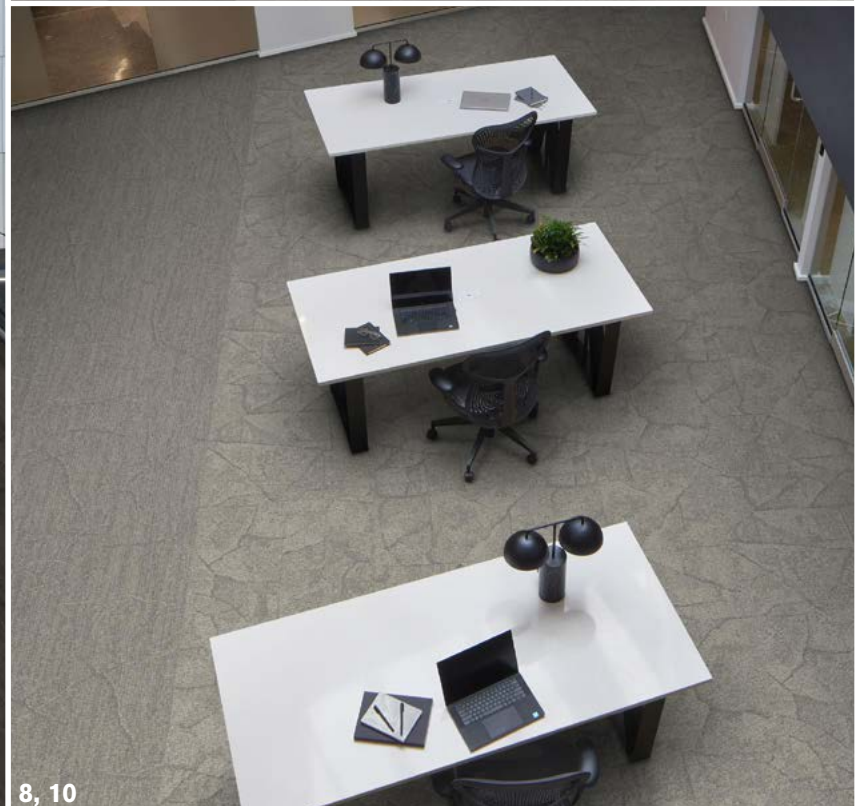

- 10. **Carpet Tile** Cap Rock 108129 Oat
- 11. **Carpet Tile** Night Flight 105696 Wheat Field

4, 8

2. **nora Rubber** norament castello 5352 Citadel
4. **LVT Natural Woodgrains** A00205 Storm

2, 7

8, 10