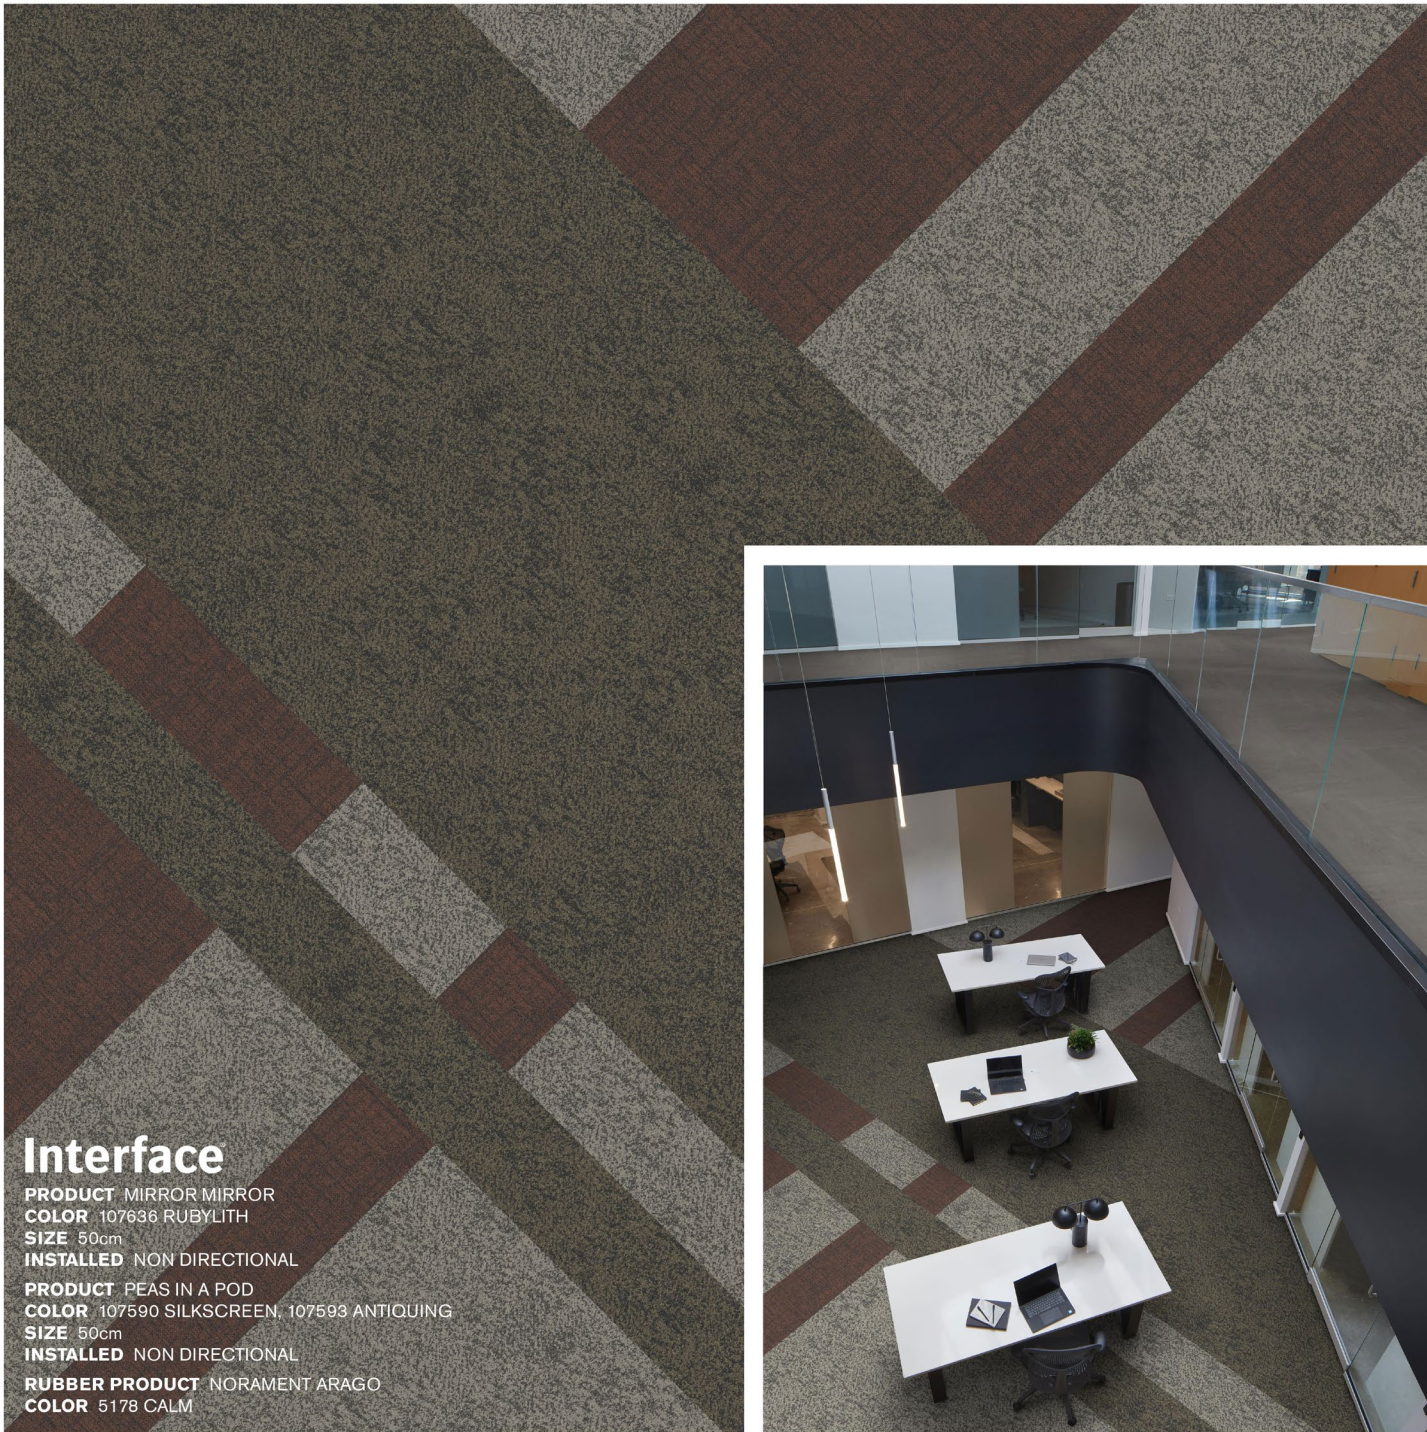

PRODUCT PEAS IN A POD
COLOR 107593 ANTIQUING
SIZE 50cm
INSTALLED NON DIRECTIONAL

Interface

- PRODUCT** STUNT DOUBLE
- COLOR** 107651 WOODCUT
- SIZE** 50cm
- INSTALLED** NON DIRECTIONAL
- PRODUCT** MIRROR MIRROR
- COLOR** 107636 RUBYLITH
- SIZE** 50cm
- INSTALLED** NON DIRECTIONAL
- PRODUCT** ROCK SPRINGS
- COLOR** 107292 LEAD GNEISS
- SIZE** 25cm x 1m
- INSTALLED** HERRINGBONE