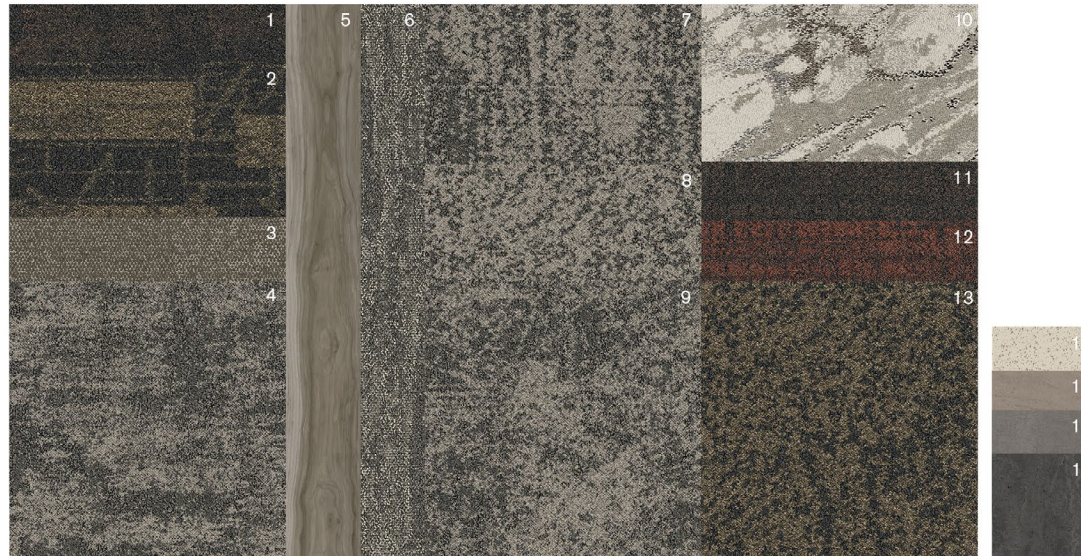

HIFI

Product Launch Palette - Silkscreen

PANTONE COLOR ACCENTS: 419C, Black7C, 7596C, 448U, 403C

1) Stunt Double: 107651 Woodcut
2) Dynamic Duo: 107621 Antiquing
3) Lighthearted: 107398 Soulful
4) Stunt Double: 107646 Silkscreen
5) Great Heights: A02501 Grey Pine
6) Rock Springs: 107292 Lead Gneiss

7) Perfect Pair: 107576 Silkscreen
8) Peas in a Pod: 107590 Silkscreen
9) Two to Tango; 107604 Silkscreen
10) FLOR Zera: 107533 Bone
11) Mirror Mirror: 107637 Woodcut
12) Mirror Mirror: 107636 Rubyolith

13) Peas in a Pod: 107593 Antiquing
14) nm pado: 5502 Coral
15) nm castello: 5354 Manor
16) nm arago: 5178 Calm
17) nm arago: 5174 Harmony

● LVT ● Carpet ● nora® Rubber