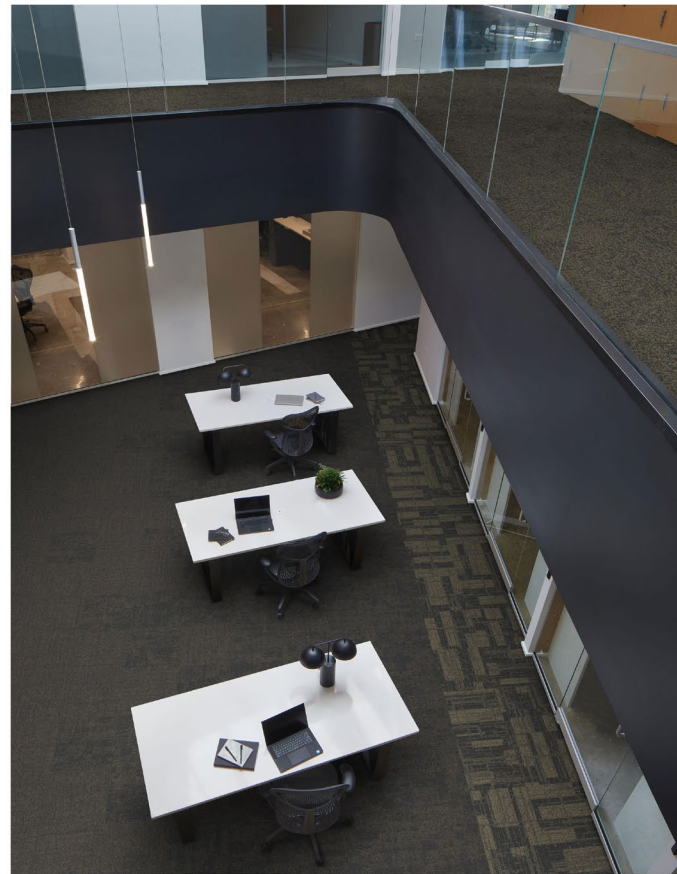

Interface

PRODUCT DYNAMIC DUO

COLOR 107621 ANTIQUING

SIZE 50cm

INSTALLED NON DIRECTIONAL

PRODUCT STUNT DOUBLE

COLOR 107651 WOODCUT

SIZE 50cm

INSTALLED NON DIRECTIONAL

PRODUCT MIRROR MIRROR

COLOR 107637 WOODCUT

SIZE 50cm

INSTALLED NON DIRECTIONAL

PRODUCT PEAS IN A POD

COLOR 107593 ANTIQUING

SIZE 50cm

INSTALLED NON DIRECTIONAL