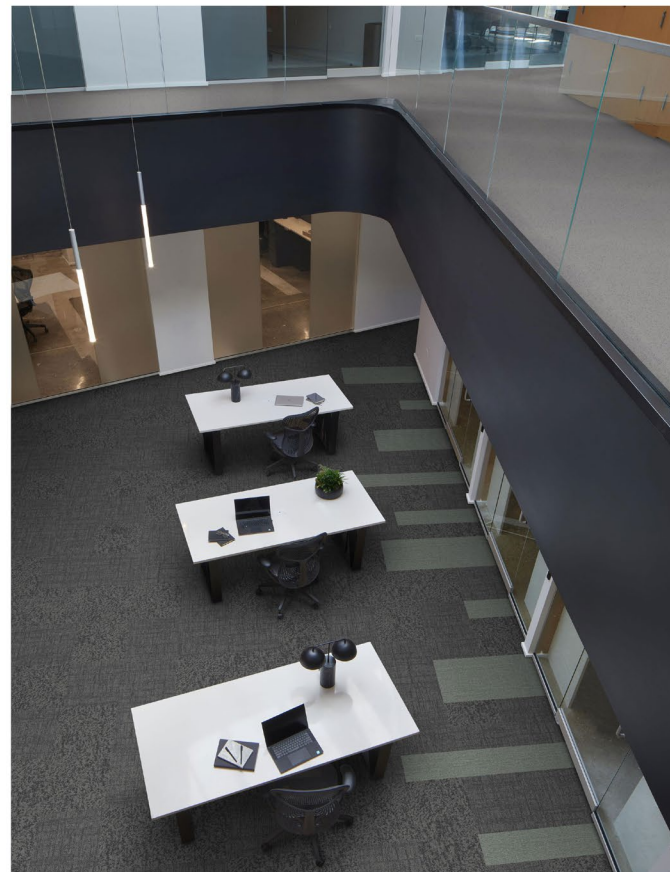

Interface

PRODUCT MIRROR MIRROR
COLOR 107641 HALFTONE
SIZE 50cm
INSTALLED NON DIRECTIONAL

PRODUCT PEAS IN A POD
COLOR 107599 HALFTONE
SIZE 50cm
INSTALLED NON DIRECTIONAL

PRODUCT SASHIKO STITCH
COLOR 106619 JADITE
SIZE 25cm x 1m
INSTALLED ASHLAR

RUBBER PRODUCT NORAMENT PADO
COLOR 5507 SHADOW