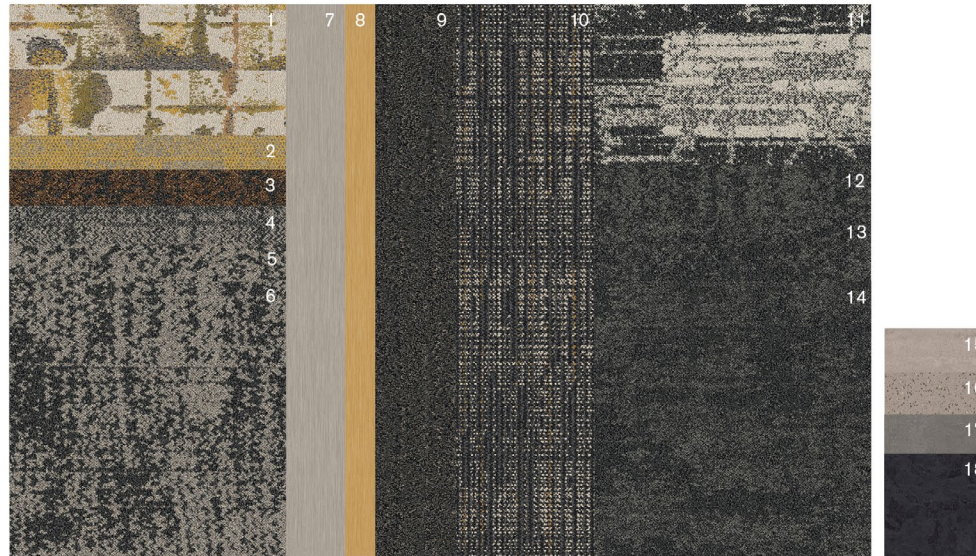

HIFI

Product Launch Palette - Duotone

PANTONE COLOR ACCENTS: 476C, 1245C, 402C, 419C

1) Panola Mountain: 107301 Yellow Lichen
2) Open Air 404 Accent: 107136 Maize
3) Peas in a Pod: 107592 Metal Leaf
4) Mirror Mirror: 107638 Duotone
5) Peas in a Pod: 107596 Duotone
6) Perfect Pair: 107582 Duotone
7) Brushed Lines: A01608 Sandalwood
8) Brushed Lines: A01614 Honey
9) Rockland Road: 107307 Charcoal Quarry
10) Screen Print: 107568 Graphite Accent
11) Dynamic Duo: 107617 Monotype
12) Perfect Pair: 107584 Grayscale
13) Two to Tango: 107612 Grayscale
14) Stunt Double: 107654 Grayscale
15) nm castello: 5351 Chateau
16) nm pado: 5510 Bluff
17) nm arago: 5178 Calm
18) nm arago: 5170 Strength

● LVT ● Carpet ● nora® Rubber