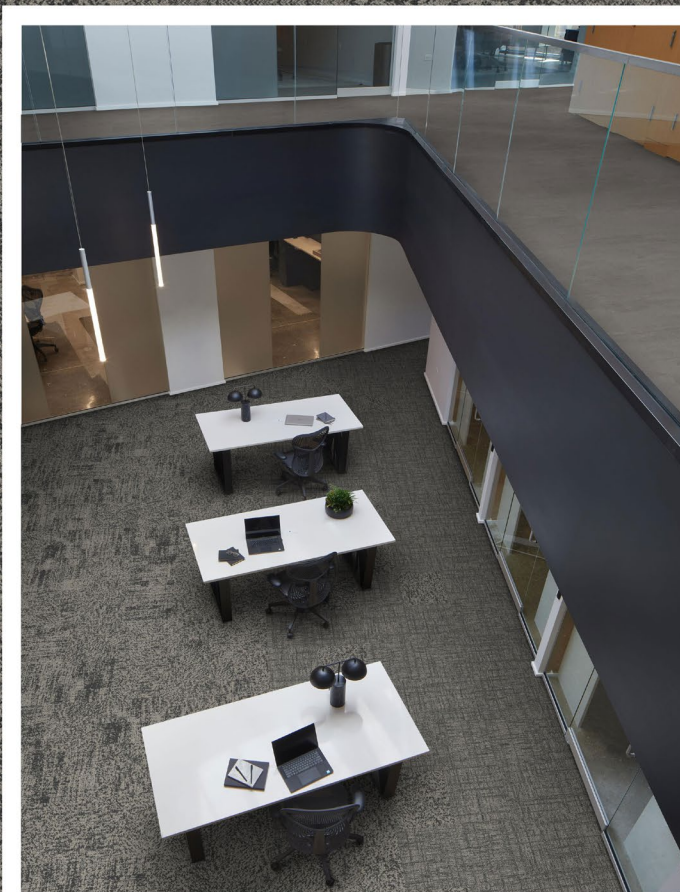

Interface

PRODUCT MIRROR MIRROR
COLOR 107638 DUOTONE
SIZE 50cm
INSTALLED NON DIRECTIONAL

PRODUCT PEAS IN A POD
COLOR 107596 DUOTONE
SIZE 50cm
INSTALLED NON DIRECTIONAL

PRODUCT PERFECT PAIR
COLOR 107582 DUOTONE
SIZE 50cm
INSTALLED NON DIRECTIONAL

RUBBER PRODUCT NORAMENT ARAGO
COLOR 5178 CALM