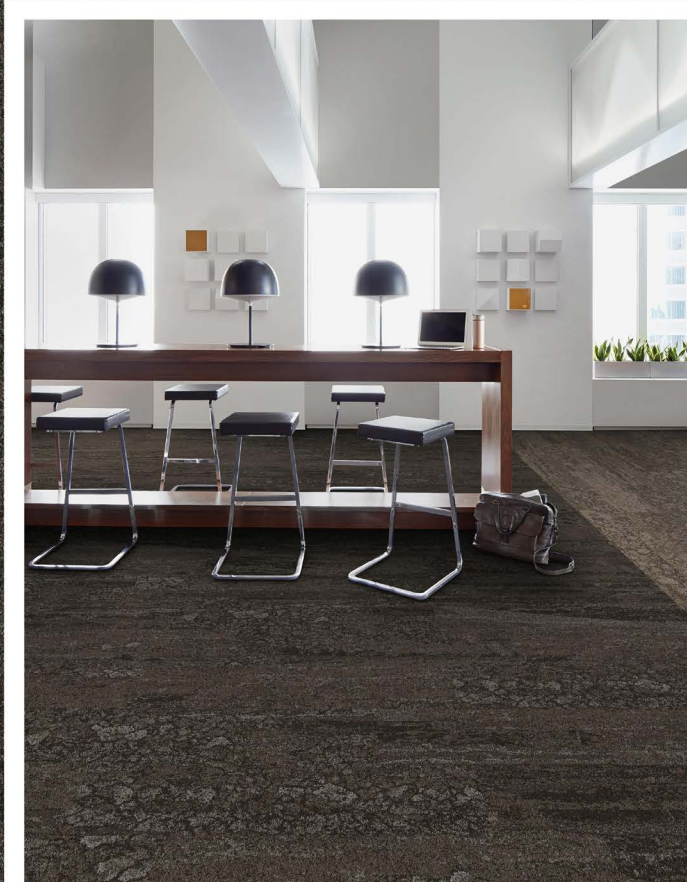

Interface

PRODUCT FERRIS
COLOR 107526 TRUFFLE
SIZE 25cm x 1m
INSTALLED ASHLAR

PRODUCT EBEN
COLOR 107538 WALNUT
SIZE 25cm x 1m
INSTALLED ASHLAR