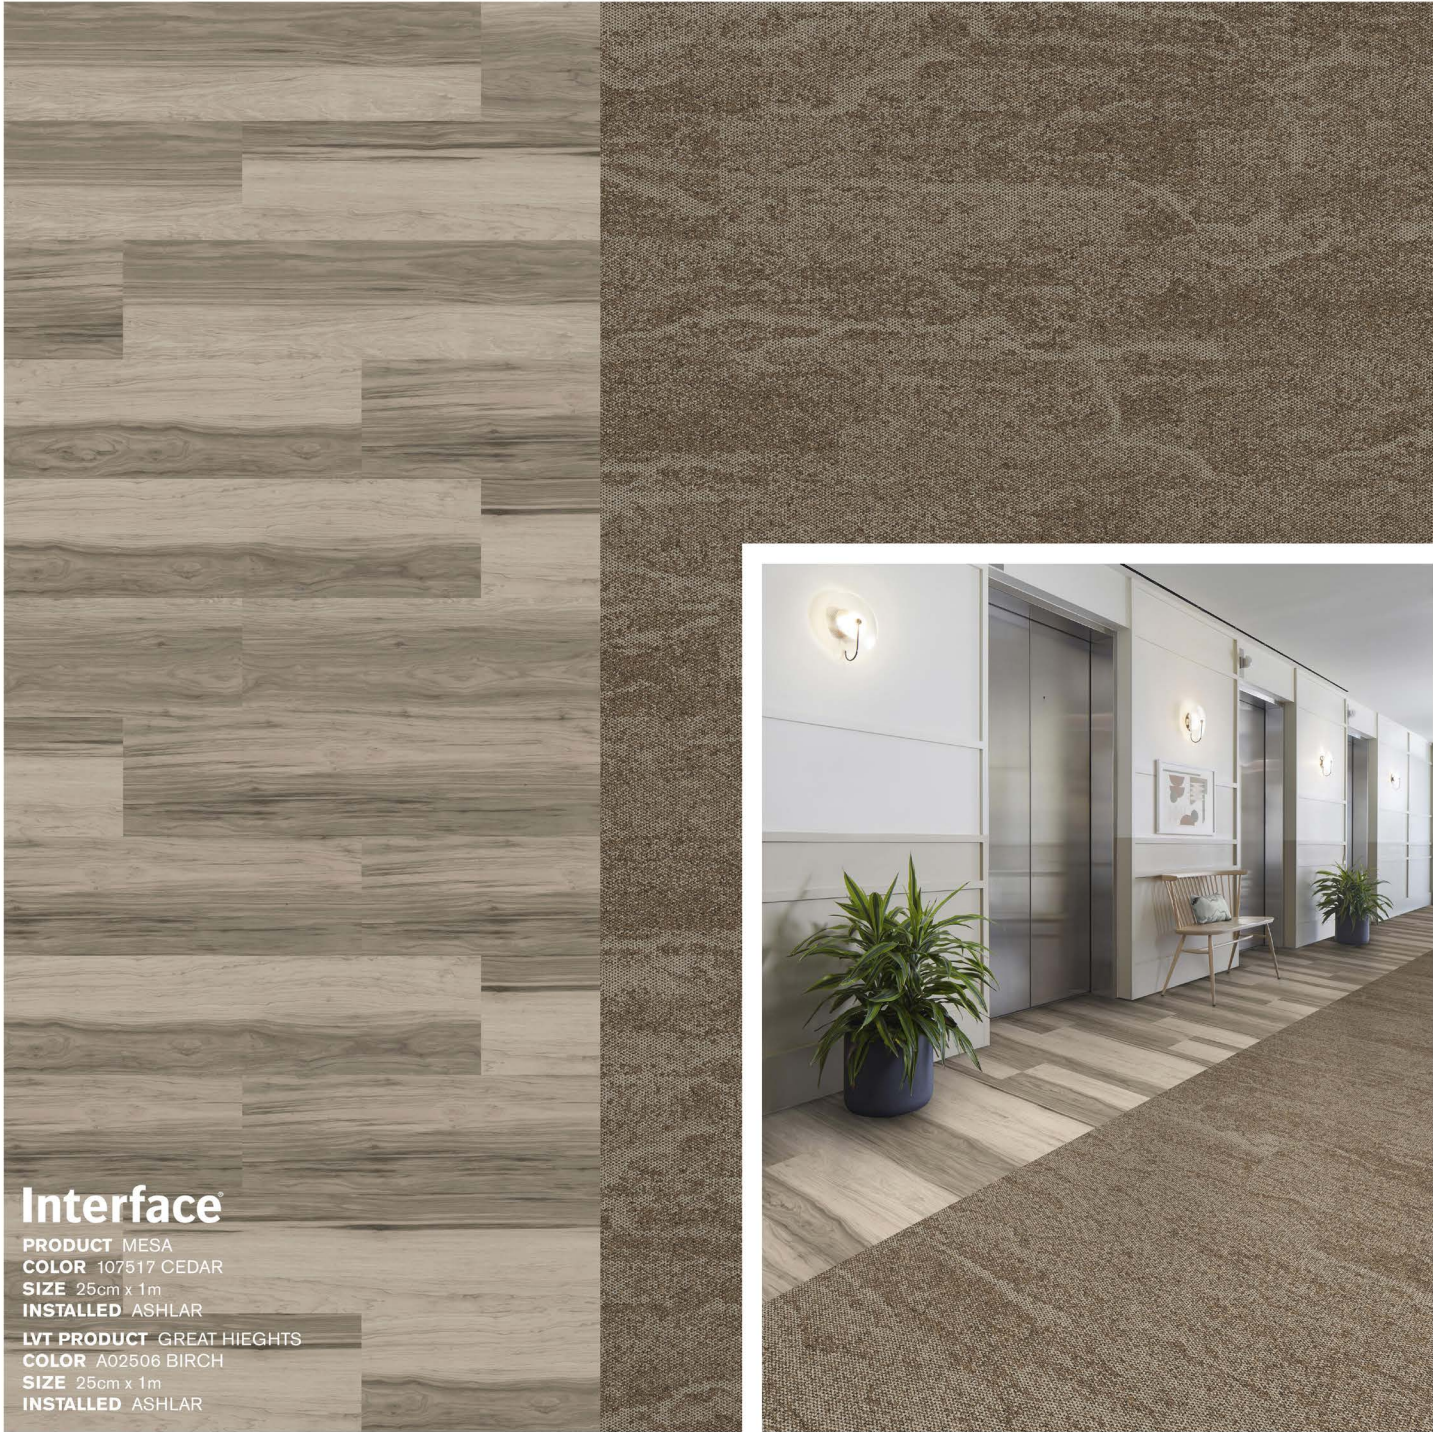

Interface

PRODUCT MESA
COLOR 107517 CEDAR
SIZE 25cm x 1m
INSTALLED ASHLAR

LVT PRODUCT GREAT HIEGHTS
COLOR A02506 BIRCH
SIZE 25cm x 1m
INSTALLED ASHLAR