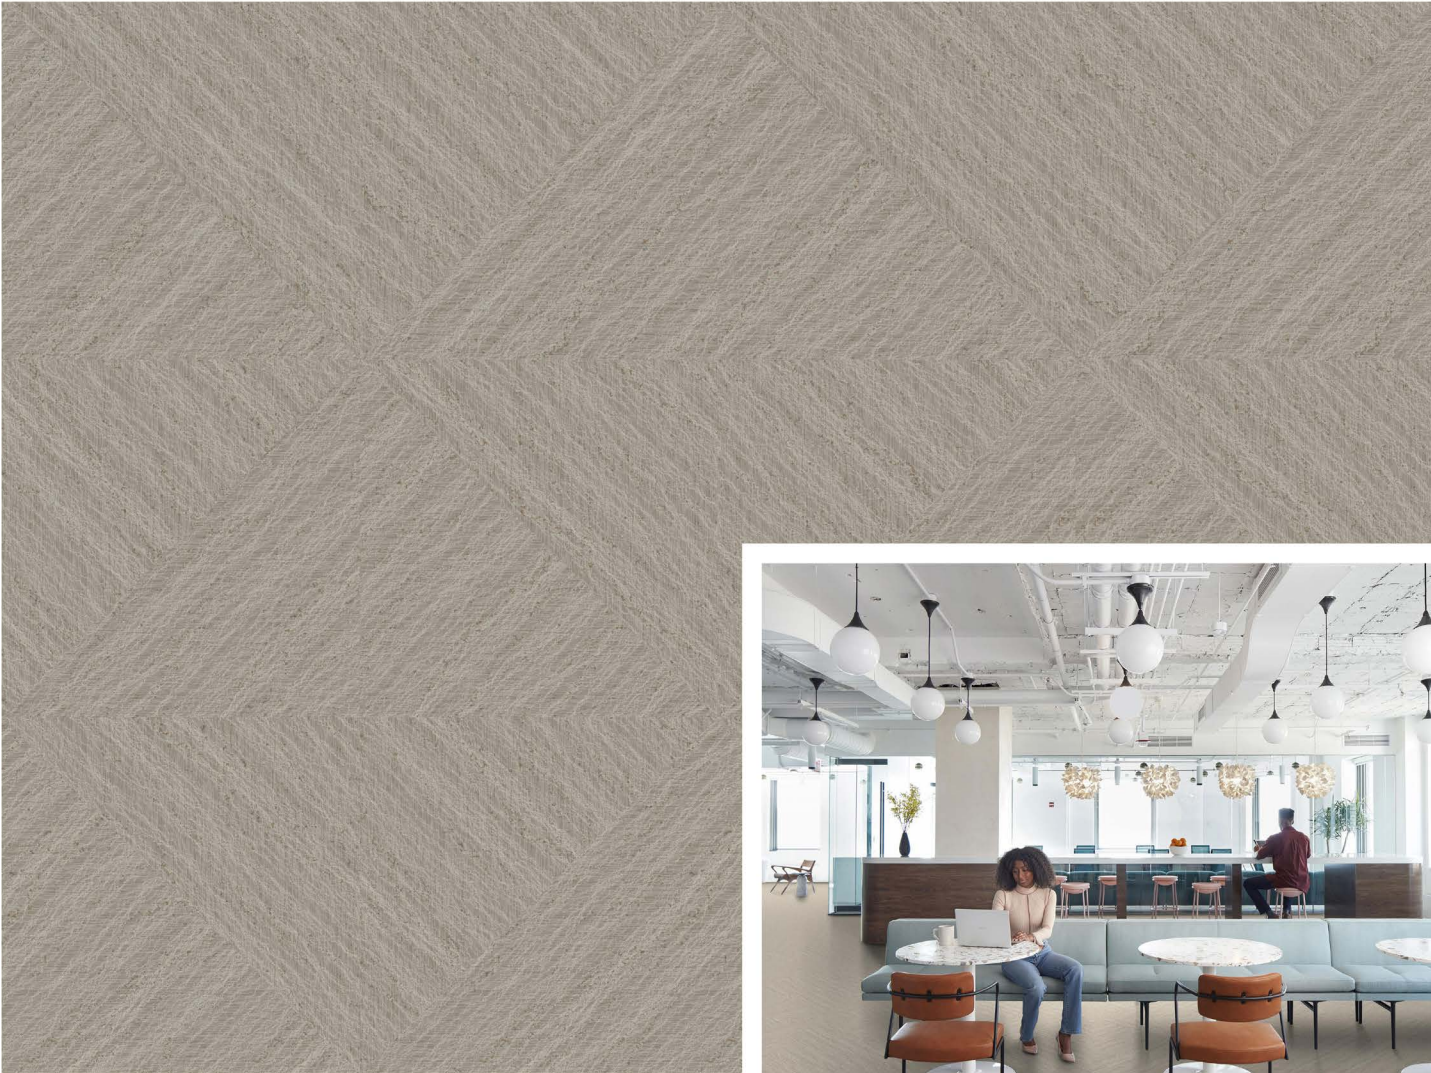

Interface

LVT PRODUCT CLIFF
COLOR A02404 ALABASTER
SIZE 25cm X 1m
INSTALLED ASHLAR

LVT PRODUCT RIDGE
COLOR A02304 AGATE
SIZE 50cm
INSTALLED PATTERN BY TILE