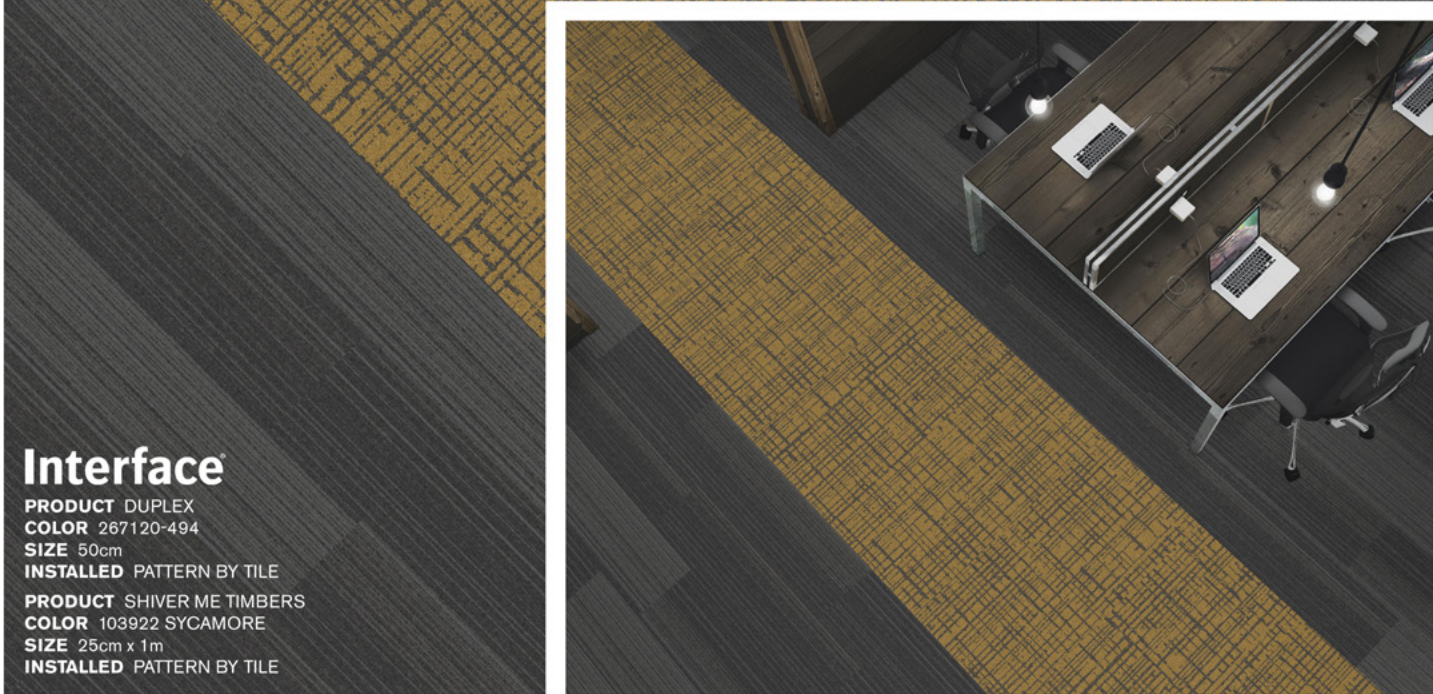

Interface

PRODUCT DUPLEX
COLOR 267120-494
SIZE 50cm
INSTALLED PATTERN BY TILE

PRODUCT SHIVER ME TIMBERS
COLOR 103922 SYCAMORE
SIZE 25cm x 1m
INSTALLED PATTERN BY TILE