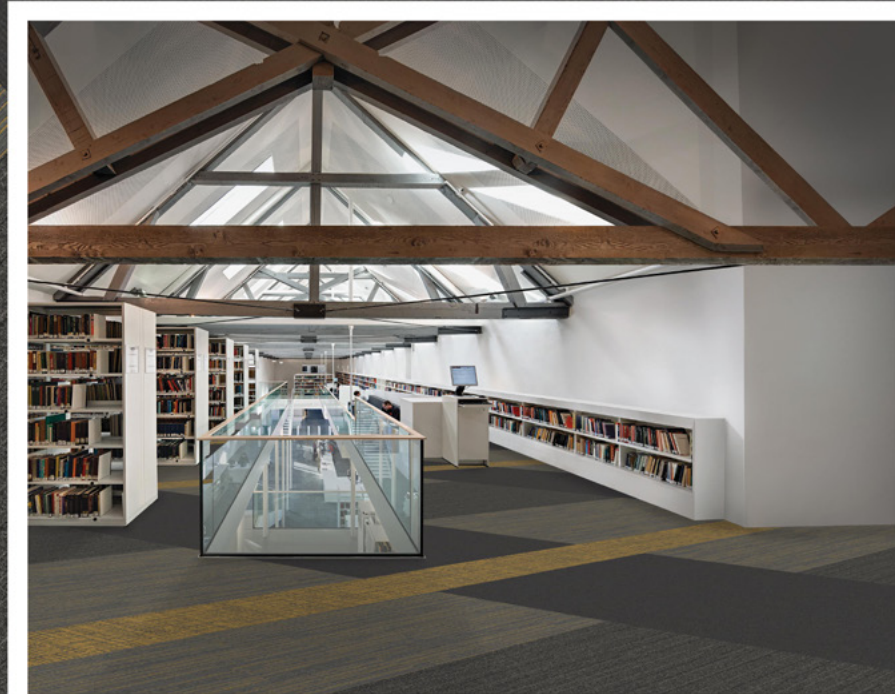

## Interface

**PRODUCT** DUPLEX  
**COLOR** 267120-494  
**SIZE** 50cm  
**INSTALLED** PATTERN BY TILE

**PRODUCT** CLOUD COVER  
**COLOR** 105717 SMOKEY RIDGE  
**SIZE** 50cm  
**INSTALLED** PATTERN BY TILE