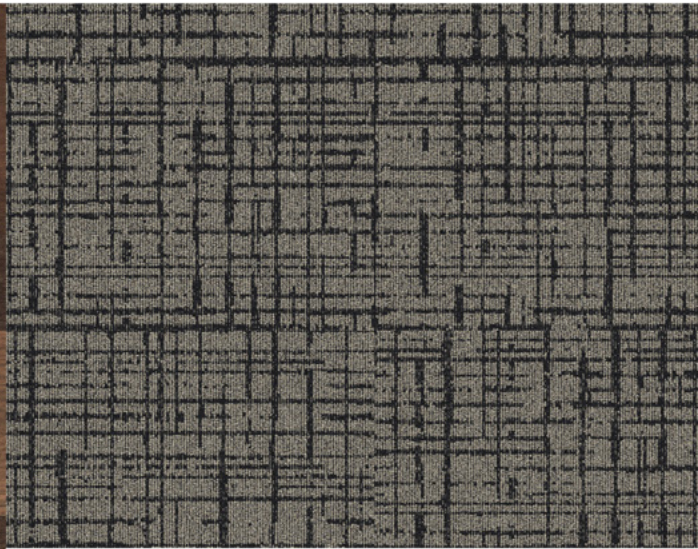

Interface

PRODUCT DUPLEX

COLOR 105891 UPPER EAST

SIZE 50cm

INSTALLED PATTERN BY TILE

PRODUCT NATURAL WOODGRAINS

COLOR A00201 BLACK WALNUT, A00202 MADAGASCAR, A00203 CHESTNUT

SIZE 25cm x 1m

INSTALLED PATTERN BY TILE