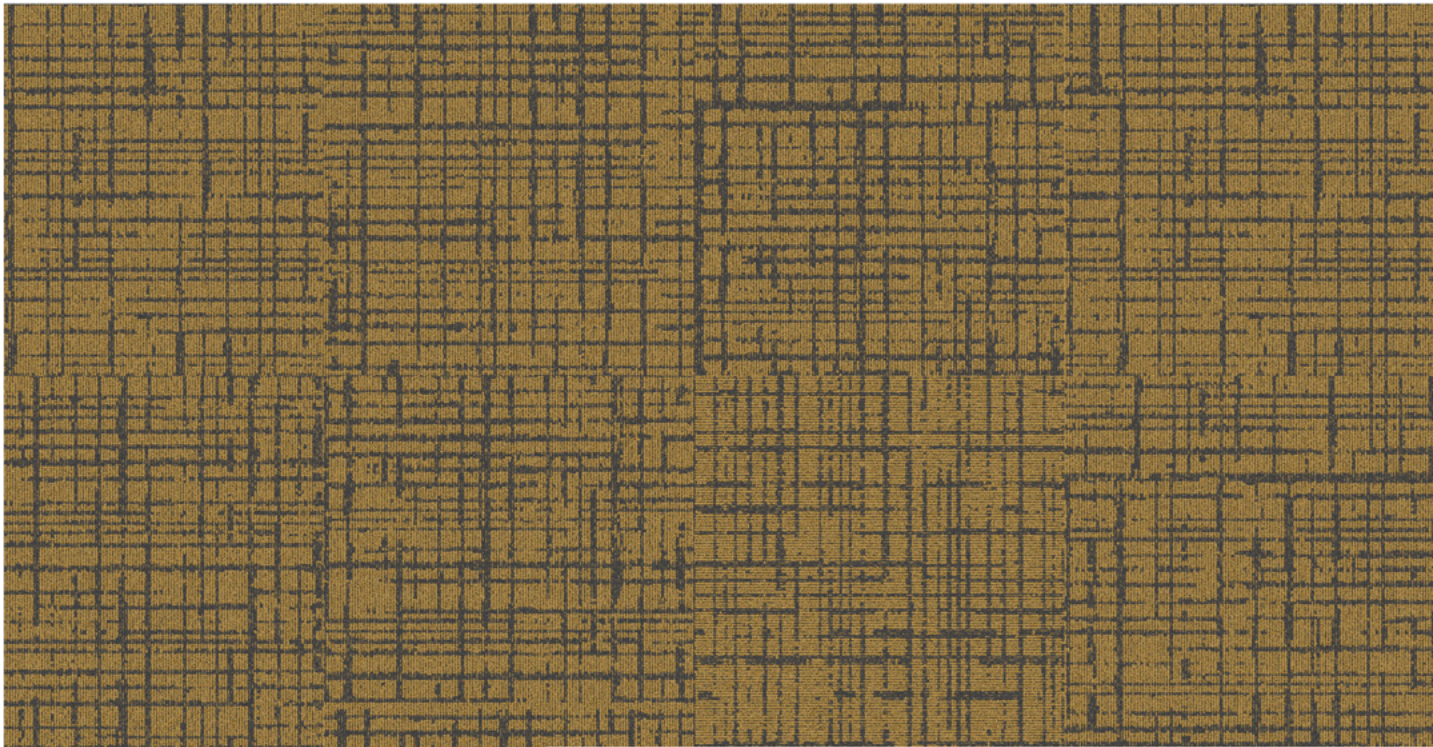

Interface

PRODUCT DUPLEX
COLOR 267120-494, 497
SIZE 50cm
INSTALLED PATTERN BY TILE