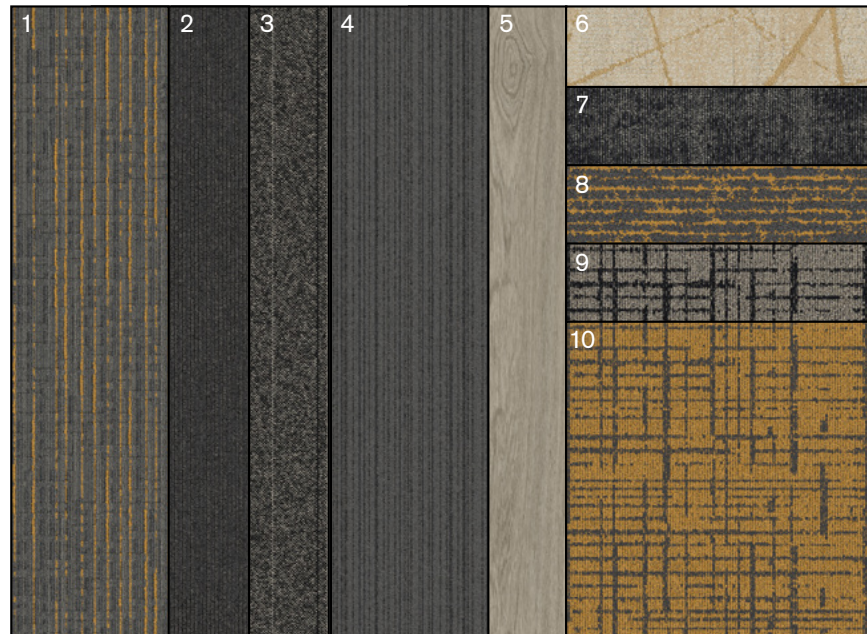

STUDIO FOLIO

Interface®

Second Story | Custom Color

# SECOND STORY Product Palette

Interface®

- 1) BROWNSTONE: 267120-540, 2) ON LINE: 103788 PEPPER,  
3) WW860: 105354 BLACK TWEED, 4) SHIVER ME TIMBERS: 103922 SYCAMORE,  
5) LVT NATURAL WOODGRAINS: A00207 WASHED WHEAT,  
6) FLOR CHASING PAVEMENT: 106206 PEARL GOLD, 7) CLOUD COVER: 105717 SMOKEY RIDGE,  
8) CLASSIC SEVEN: 267120-490, 9) DUPLEX: 105891 UPPER EAST, 10) DUPLEX: 267120-494

PANTONE COLOR ACCENTS: 446C, 424C, 5C, 7501C, 7562C

**Interface**  
**PRODUCT** BROWNSTONE  
**COLOR** 267120-486  
**SIZE** 25cm x 1m  
**INSTALLED** PATTERN BY TILE

**PRODUCT** CHASING PAVEMENT  
**COLOR** 106206 PEARL GOLD  
**SIZE** 50cm  
**INSTALLED** PATTERN BY TILE

**PRODUCT** BROWNSTONE  
**COLOR** 267120-540  
**SIZE** 25cm x 1m  
**INSTALLED** PATTERN BY TILE

**PRODUCT** DUPLEX  
**COLOR** 267120-494  
**SIZE** 50cm  
**INSTALLED** PATTERN BY TILE