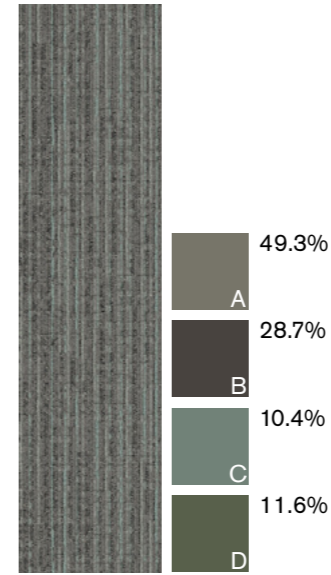

Interface

PRODUCT BROWNSTONE
COLOR 105870 SUTTON PLACE
SIZE 25cm x 1m
INSTALLED PATTERN BY TILE (ASHLAR)

PRODUCT CLASSIC SEVEN
COLOR 106095 SUTTON PLACE
SIZE 50cm
INSTALLED PATTERN BY TILE (ASHLAR)

Brownstone

Interface®

105867
Upper East

105868
Turtle Bay

105869
Soho

105870
Sutton Place

105871
Midtown

105872
Fifth Ave

105873
Grammercy