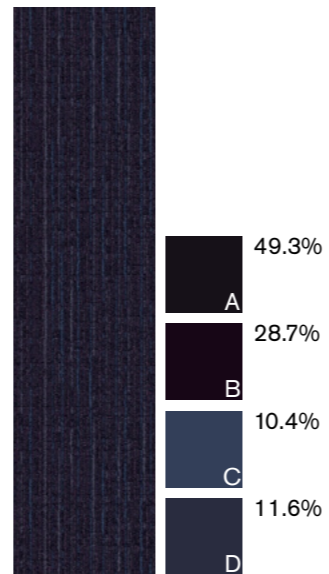

Interface

PRODUCT BROWNSTONE
COLOR 105870 SUTTON PLACE
SIZE 25cm x 1m
INSTALLED PATTERN BY TILE (ASHLAR)

PRODUCT CLASSIC SEVEN
COLOR 106095 SUTTON PLACE
SIZE 50cm
INSTALLED PATTERN BY TILE (ASHLAR)

Brownstone

Interface®

105867
Upper East

105868
Turtle Bay

105869
Soho

105870
Sutton Place

105871
Midtown

105872
Fifth Ave

105873
Grammercy