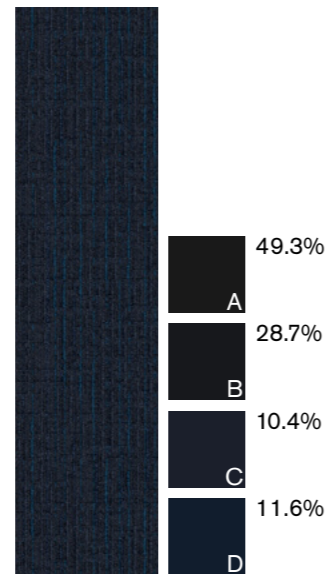

Interface

PRODUCT BROWNSTONE
COLOR 105870 SUTTON PLACE
SIZE 25cm x 1m
INSTALLED PATTERN BY TILE (ASHLAR)

PRODUCT CLASSIC SEVEN
COLOR 106095 SUTTON PLACE
SIZE 50cm
INSTALLED PATTERN BY TILE (ASHLAR)

Brownstone

Interface®

105867
Upper East

105868
Turtle Bay

105869
Soho

105870
Sutton Place

105871
Midtown

105872
Fifth Ave

105873
Grammercy