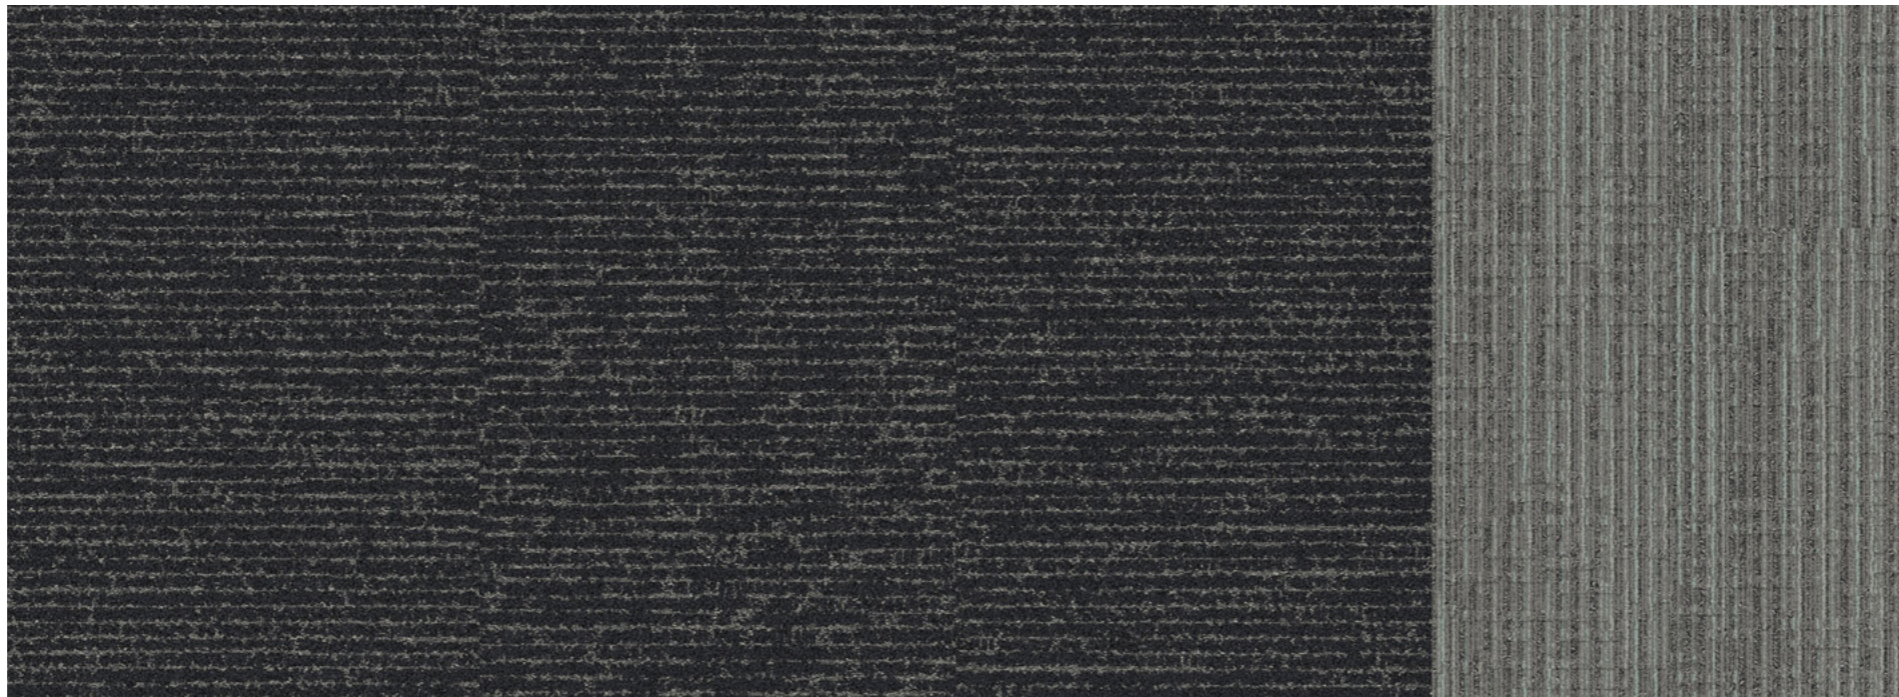

Interface

PRODUCT SUBLET
COLOR 105882 SUTTON PLACE
SIZE 50cm
INSTALLED PATTERN BY TILE (ASHLAR)

PRODUCT DUPLEX
COLOR 105894 SUTTON PLACE
SIZE 50cm
INSTALLED PATTERN BY TILE (MONOLITHIC)

PRODUCT NATURAL WOODGRAINS
COLOR A00207 WASHED WHEAT
SIZE 25cm x 1m
INSTALLED PATTERN BY TILE (ASHLAR)