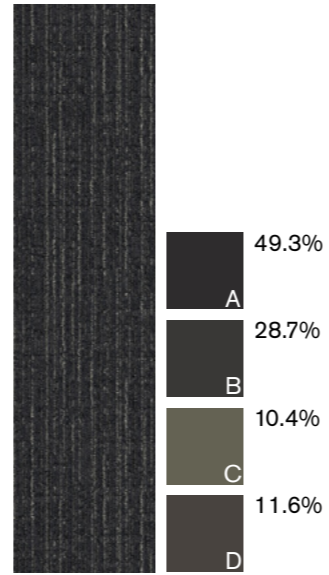

105868
Turtle Bay