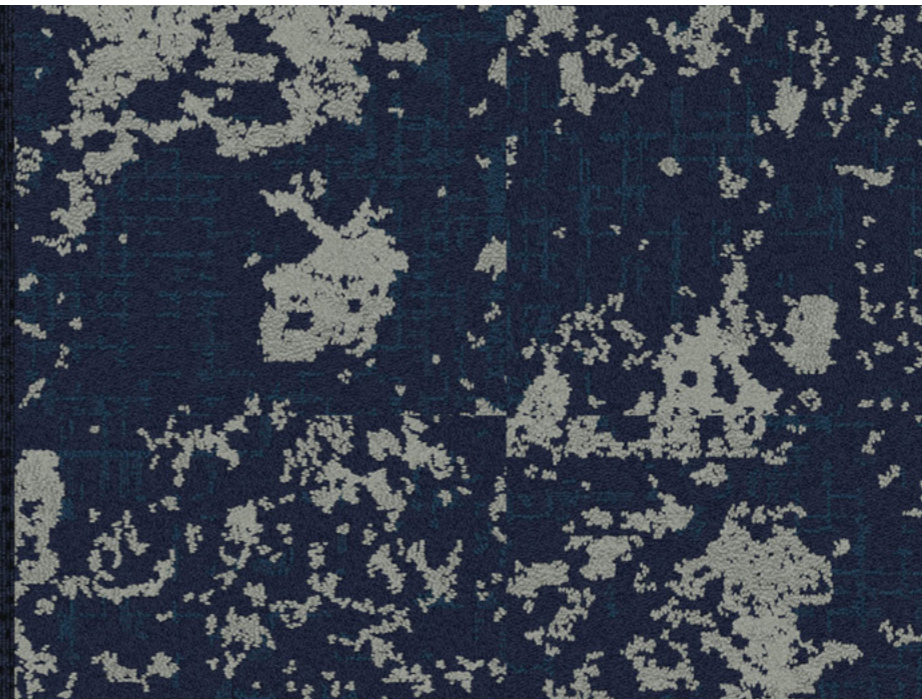

Interface

PRODUCT SUBLET

COLOR 105883 MIDTOWN

SIZE 50cm

INSTALLED PATTERN BY TILE (ASHLAR)

PRODUCT HEAD IN THE CLOUDS

COLOR 105721 OCEAN VIEW

SIZE 50cm

INSTALLED PATTERN BY TILE (NON DIRECTIONAL)