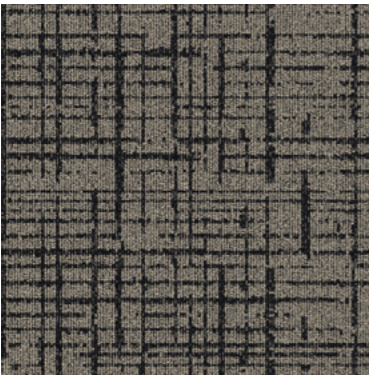

# Classic Seven

Interface®

106092 Upper East

106093 Turtle Bay

106094 Soho

106095 Sutton Place

106096 Midtown

106097 Fifth Ave

106098 Gramercy

106099 West Village

# Duplex

Interface®

105891 Upper East

105892 Turtle Bay

105893 Soho

105894 Sutton Place

105895 Midtown

105896 Fifth Ave