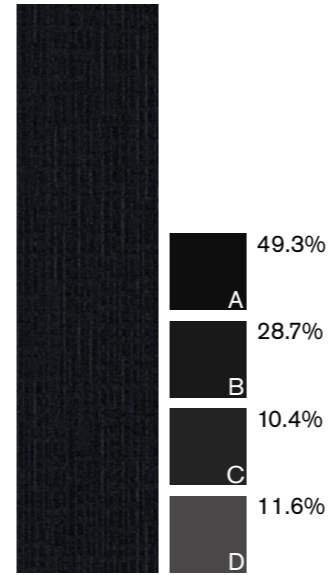

# Brownstone

Interface®

105867  
Upper East

105868  
Turtle Bay

105869  
Soho

105870  
Sutton Place

105871  
Midtown

105872  
Fifth Ave