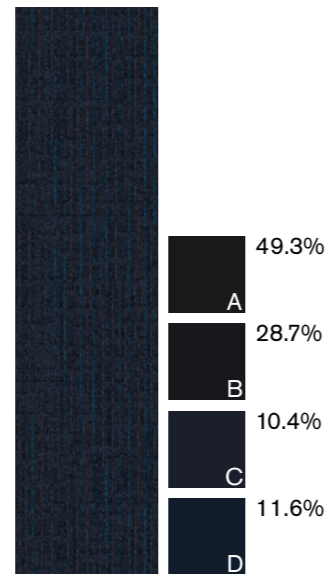

# Brownstone

Interface®

105867  
Upper East

105868  
Turtle Bay

105869  
Soho

105870  
Sutton Place

105871  
Midtown

105872  
Fifth Ave