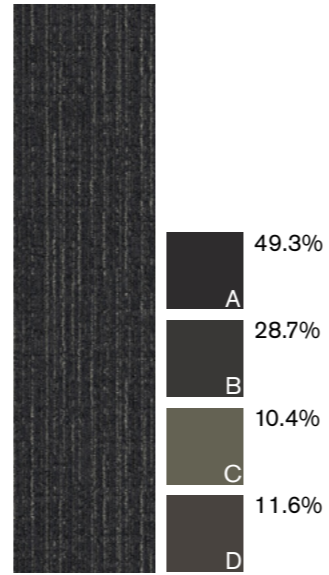

# Interface

**PRODUCT** CLASSIC SEVEN  
**COLOR** 106097 FIFTH AVE  
**SIZE** 50cm  
**INSTALLED** PATTERN BY TILE (BRICK)

**PRODUCT** DUPLEX  
**COLOR** 105896 FIFTH AVE  
**SIZE** 50cm  
**INSTALLED** PATTERN BY TILE (BRICK)

# Brownstone

Interface®

105867  
Upper East

105868  
Turtle Bay

105869  
Soho

105870  
Sutton Place

105871  
Midtown

105872  
Fifth Ave