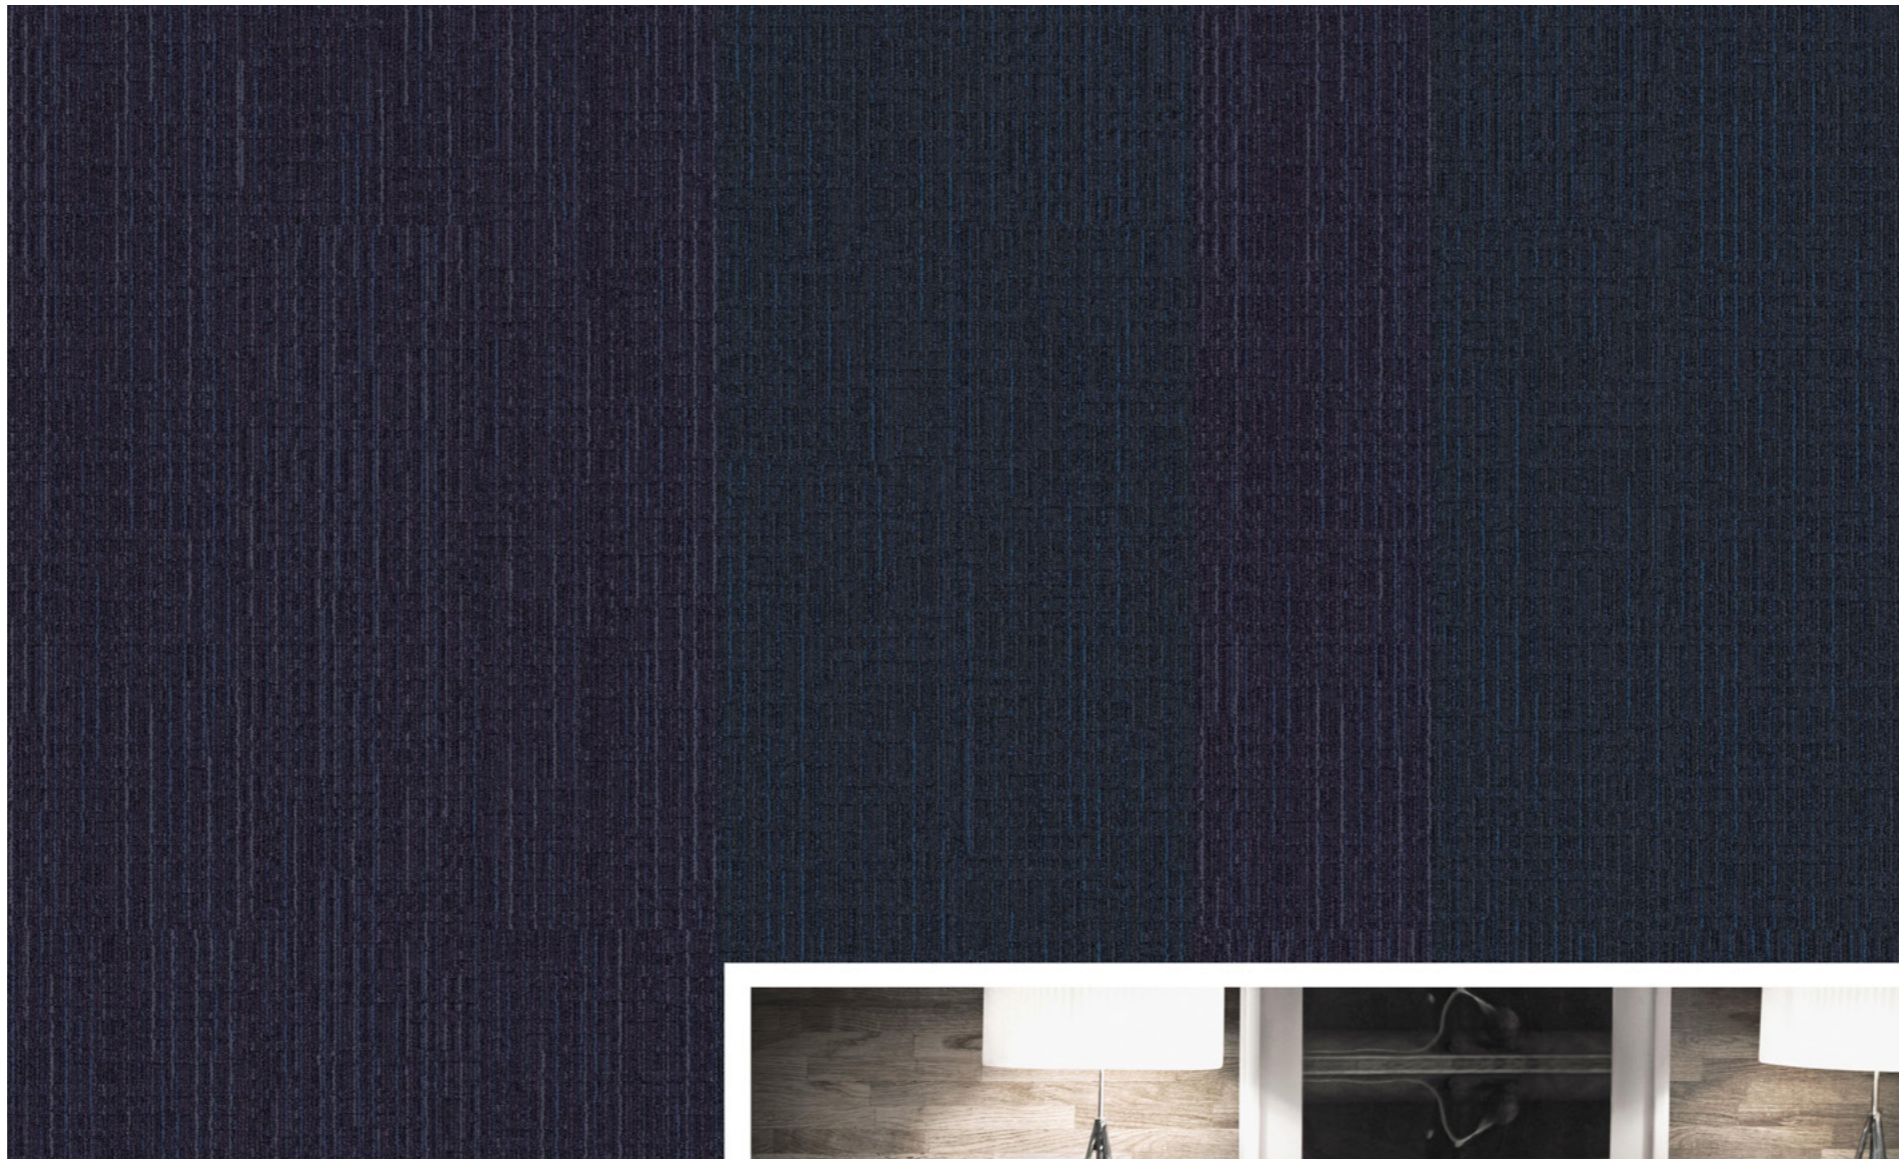

Interface®

PRODUCT BROWNSTONE
COLOR 105872 FIFTH AVE, 105871 MIDTOWN
SIZE 25cm x 1m
INSTALLED PATTERN BY TILE (ASHLAR)

PRODUCT STUDIO SET
COLOR A00702 PEWTER
SIZE 25cm x 1m
INSTALLED PATTERN BY TILE (ASHLAR)