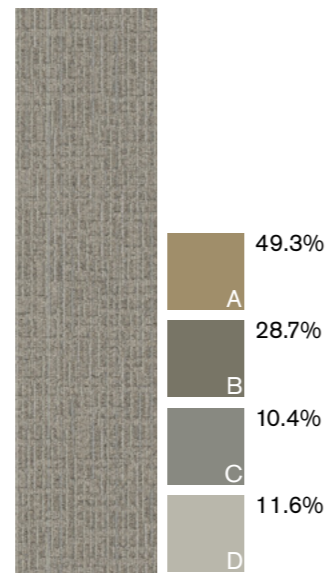

# Interface

**PRODUCT** CLASSIC SEVEN  
**COLOR** 106097 FIFTH AVE  
**SIZE** 50cm  
**INSTALLED** PATTERN BY TILE (BRICK)

**PRODUCT** DUPLEX  
**COLOR** 105896 FIFTH AVE  
**SIZE** 50cm  
**INSTALLED** PATTERN BY TILE (BRICK)

# Brownstone

Interface®

105867  
Upper East

105868  
Turtle Bay

105869  
Soho

105870  
Sutton Place

105871  
Midtown

105872  
Fifth Ave