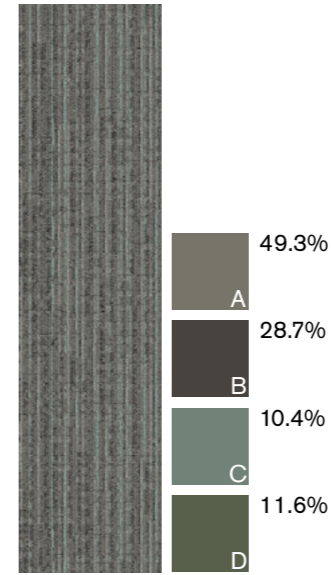

# Brownstone

Interface®

105867  
Upper East

105868  
Turtle Bay

105869  
Soho

105870  
Sutton Place

105871  
Midtown

105872  
Fifth Ave