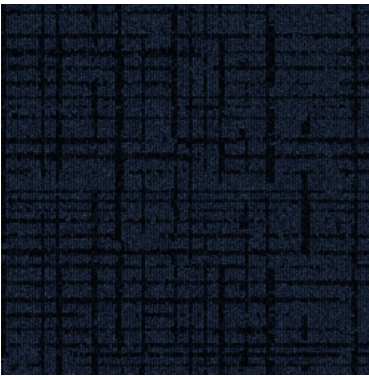

# Duplex

Interface®

105891 Upper East

105892 Turtle Bay

105893 Soho

105894 Sutton Place

105895 Midtown

105896 Fifth Ave