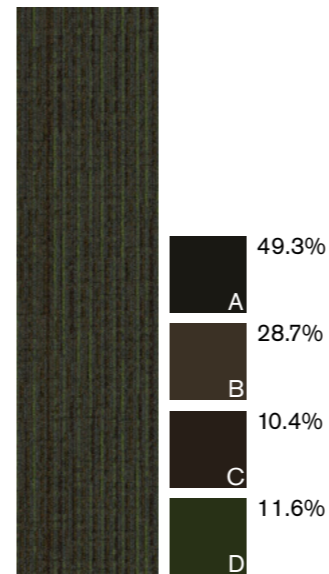

# Brownstone

Interface®

105867  
Upper East

105868  
Turtle Bay

105869  
Soho

105870  
Sutton Place

105871  
Midtown

105872  
Fifth Ave