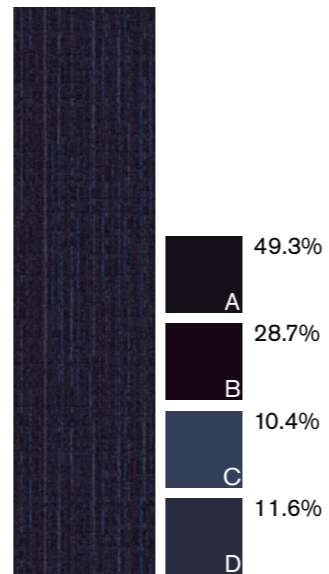

# Brownstone

Interface®

105867  
Upper East

105868  
Turtle Bay

105869  
Soho

105870  
Sutton Place

105871  
Midtown

105872  
Fifth Ave