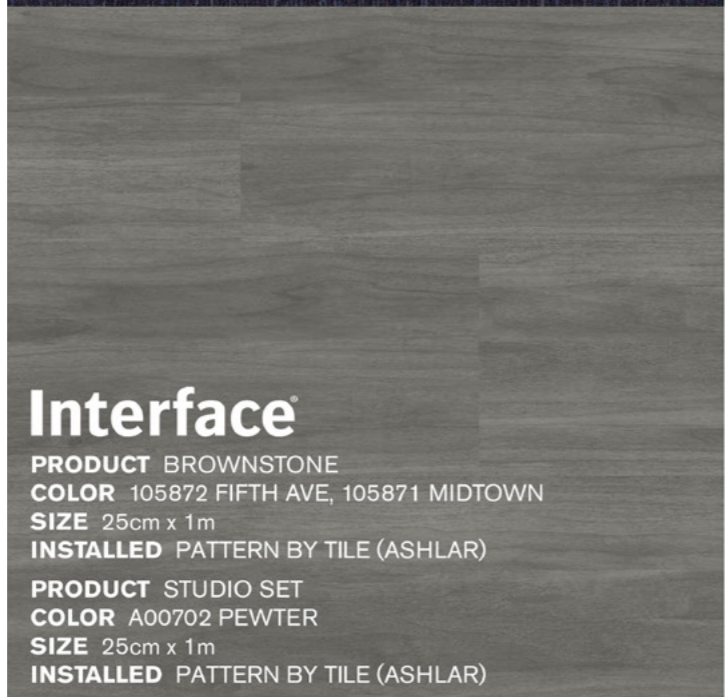

**INSTALLED** PATTERN BY TILE (ASHLAR)

**PRODUCT** WW865

**COLOR** 105369 HIGHLAND WARP

**SIZE** 25cm x 1m

**INSTALLED** PATTERN BY TILE (HERRINGBONE)