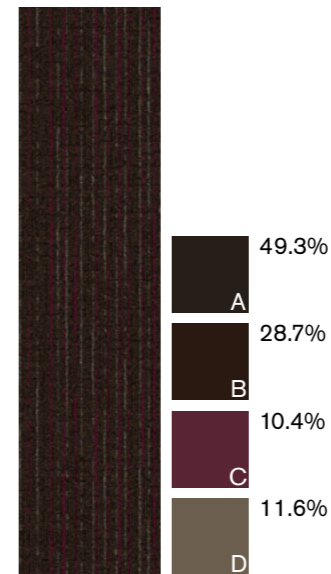

105874
West Village