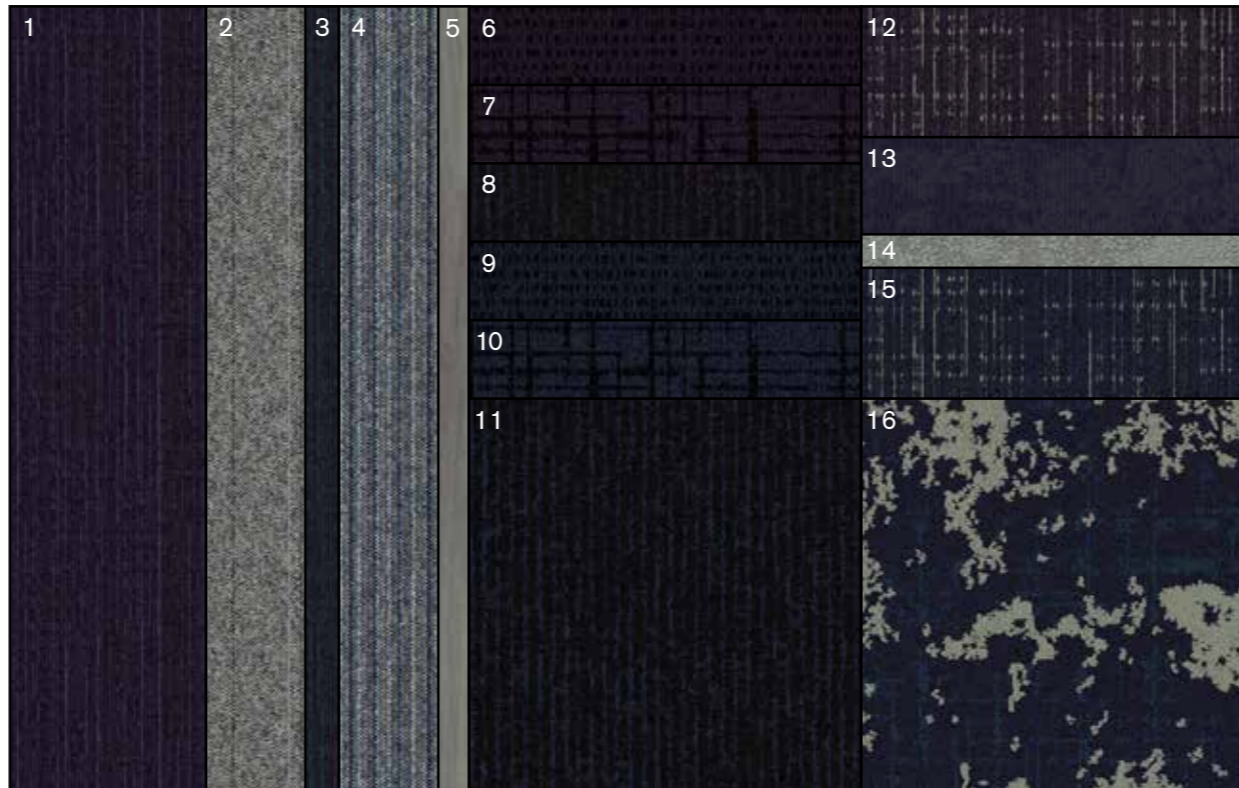

**Interface®**

**FOLIO | Second Story**  
Fifth Ave

FOLIO: Interface Design Studio has created a group of supplementary assets that show our newest products in a variety of spaces representing every segment, as well as demonstrate both aspirational design capabilities or practical application in any space—all driven by our launch palettes. Also included is a color placement guide, which shows the position and percentage of hues of each product colorway—serving as a quick and helpful visual reference for customizing color.

SECOND STORY COLLECTION

Expanded View From Above Product Palette

- 1) Brownstone: Fifth Ave 105872, 2) WW860: Flannel Tweed, 3) Brownstone: Midtown 105871,
- 4) WW865: Highland Warp 105369, 5) Studio Set: Pewter A00702, 6) Sublet: Fifth Ave 105884,
- 7) Duplex: Fifth Ave 105896, 8) Classic Seven: Fifth Ave 106097, 9) Sublet: Midtown 105883,
- 10) Duplex: Midtown 105895, 11) Classic Seven: Midtown 106096, 12) Night Flight: Lavender Crest 105701,
- 13) Cloud Cover: Plum Shadow 105714, 14) UR103: Lichen 100638, 15) Night Flight: Dark Sky 105703,
- 16) Head in the Clouds: Ocean View 105721

# Interface

**PRODUCT** BROWNSTONE

**COLOR** 105871 MIDTOWN

**SIZE** 25cm x 1m

**INSTALLED** PATTERN BY TILE (ASHLAR)

**PRODUCT** DUPLEX

**COLOR** 105895 MIDTOWN

**SIZE** 50cm